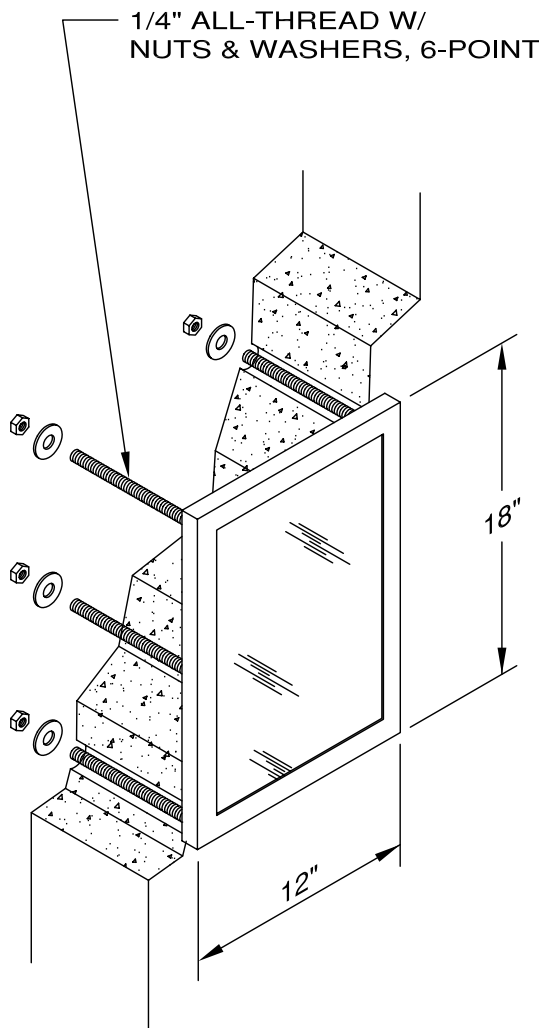

FMR-1 Framed Security Mirror Rear Mounted

Framed security mirror to be 16 gauge, type 304 stainless steel polished to a #8 non-directional mirror finish. Mirror shall be reinforced with 1/2" fiberboard backing. Anchoring shall be by 6-point system: threaded rods, nuts and washers furnished for walls up to 8" thick. Unit requires chase for installation.