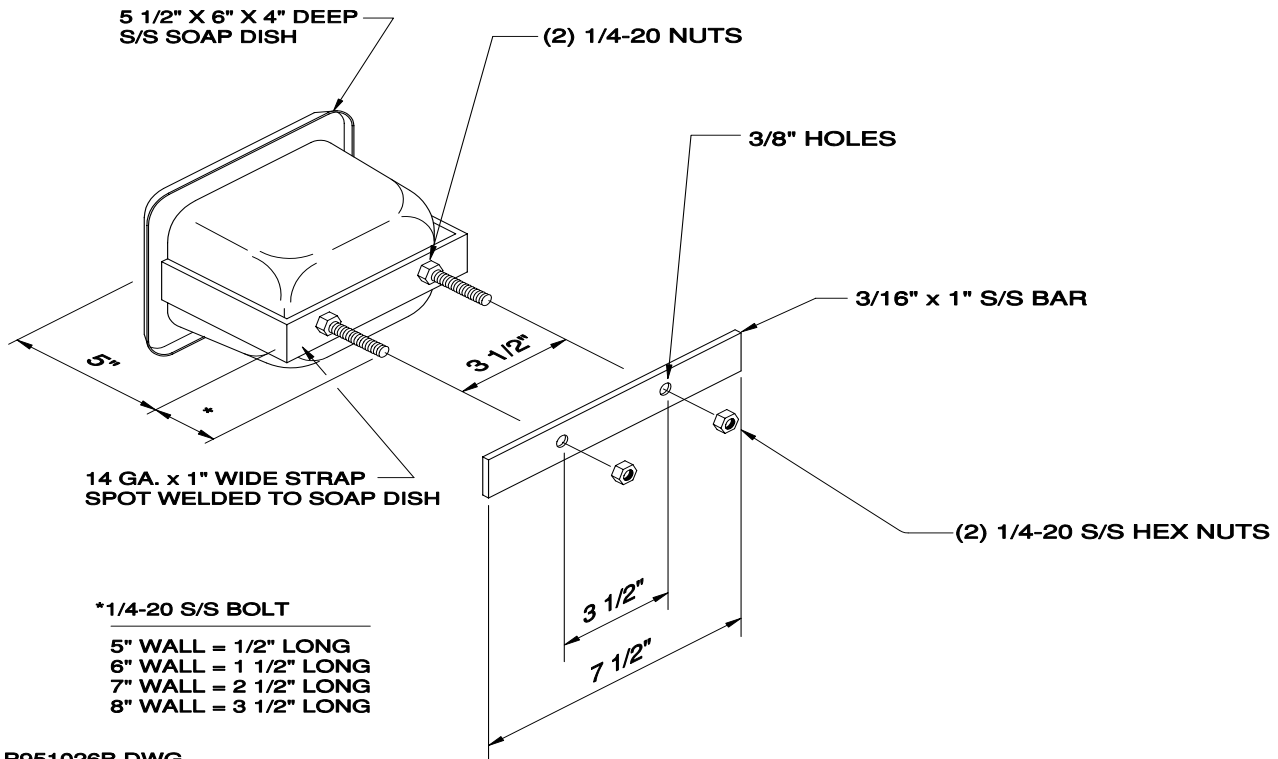

RSD-1 Recessed Soap Dish Rear Mounted

Recessed soap dish to be 16 gauge, type 304 stainless steel. Unit is one piece construction. Completely tamper proof with all exposed surfaces polished to a #4 satin finish. Wide radius corners assure cleanliness.