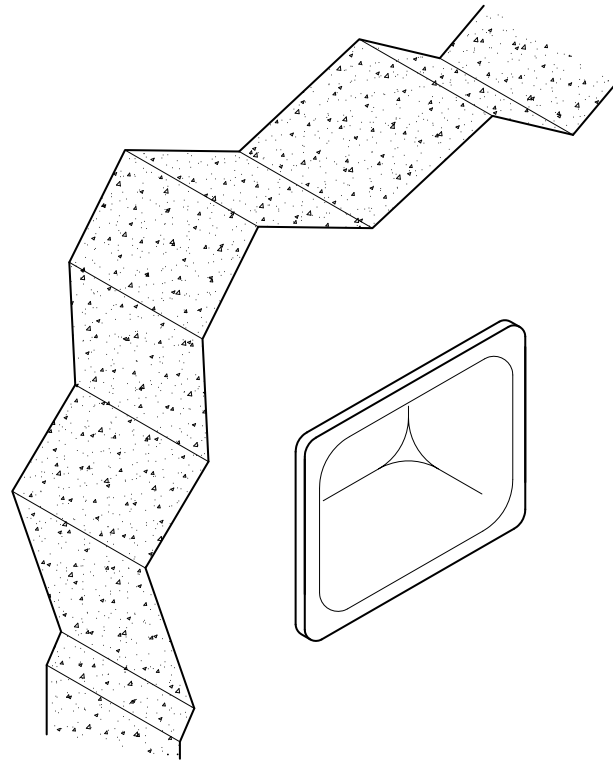

RSD-1 Recessed Soap Dish Rear Mounted

Recessed soap dish to be 16 gauge, type 304 stainless steel. Unit is one piece construction. Completely tamper proof with all exposed surfaces polished to a #4 satin finish. Wide radius corners assure cleanliness.