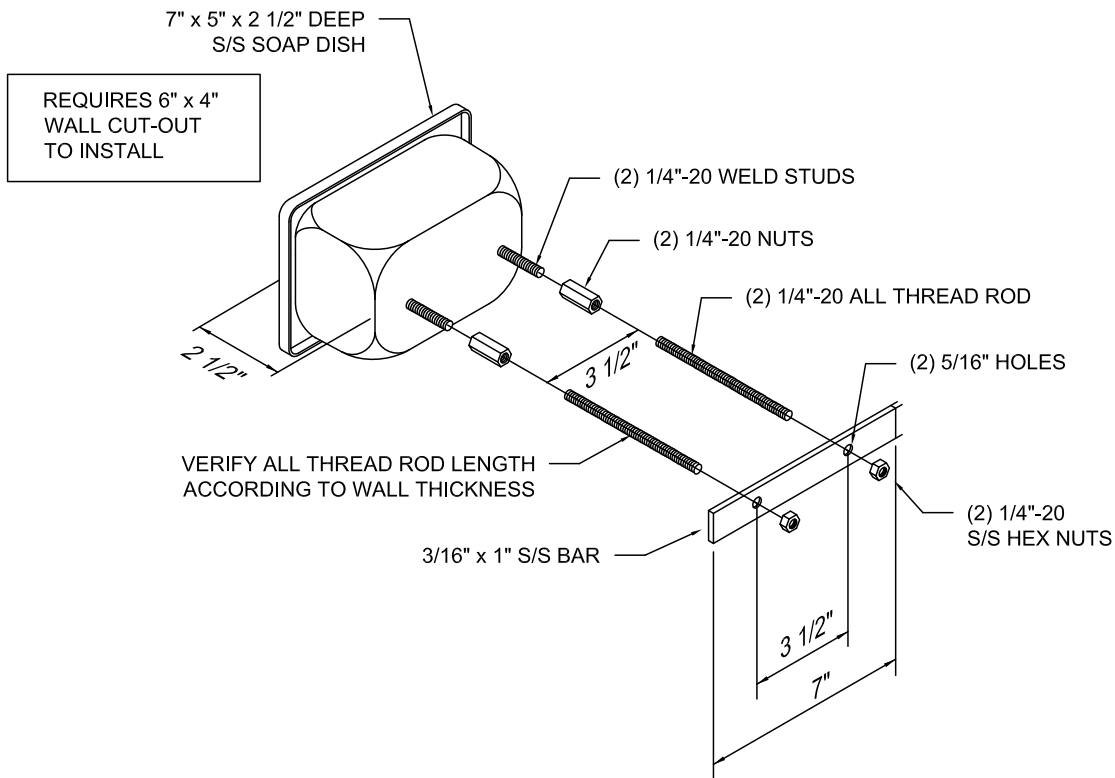

RSD-1 Recessed Soap Dish Rear Mounted

Recessed soap dish to be 16 gauge, type 304 stainless steel. Unit is one piece construction. Completely tamper proof with all exposed surfaces polished to a #4 satin finish. Wide radius corners assure cleanliness.