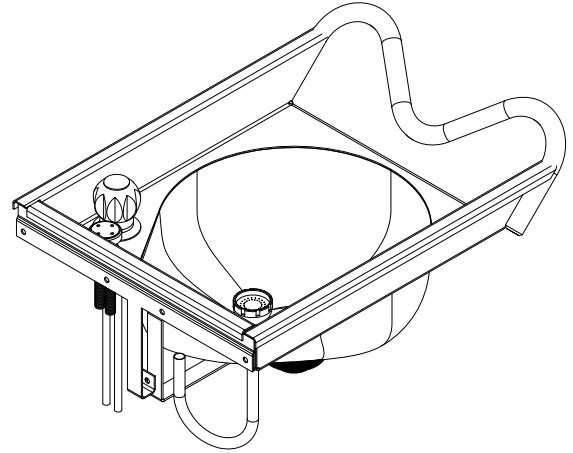

SB-1823 Stainless Steel Shampoo Bowl

Recommended Specifications

Stainless steel Shampoo Bowl shall be Willoughby model No. SB-1823. The shampoo bowl shall accommodate one user at a time and have a contoured neck rest.

The bowl shall be fabricated from 14 gauge type 304 stainless steel. The following are included with a standard bowl: stainless steel 3 1/2" basket strainer and drain, and wall mounting bracket (less wall mounting hardware). An optional single handle multi-temperature faucet with removable hand-held sprayer and vacuum breaker is available.