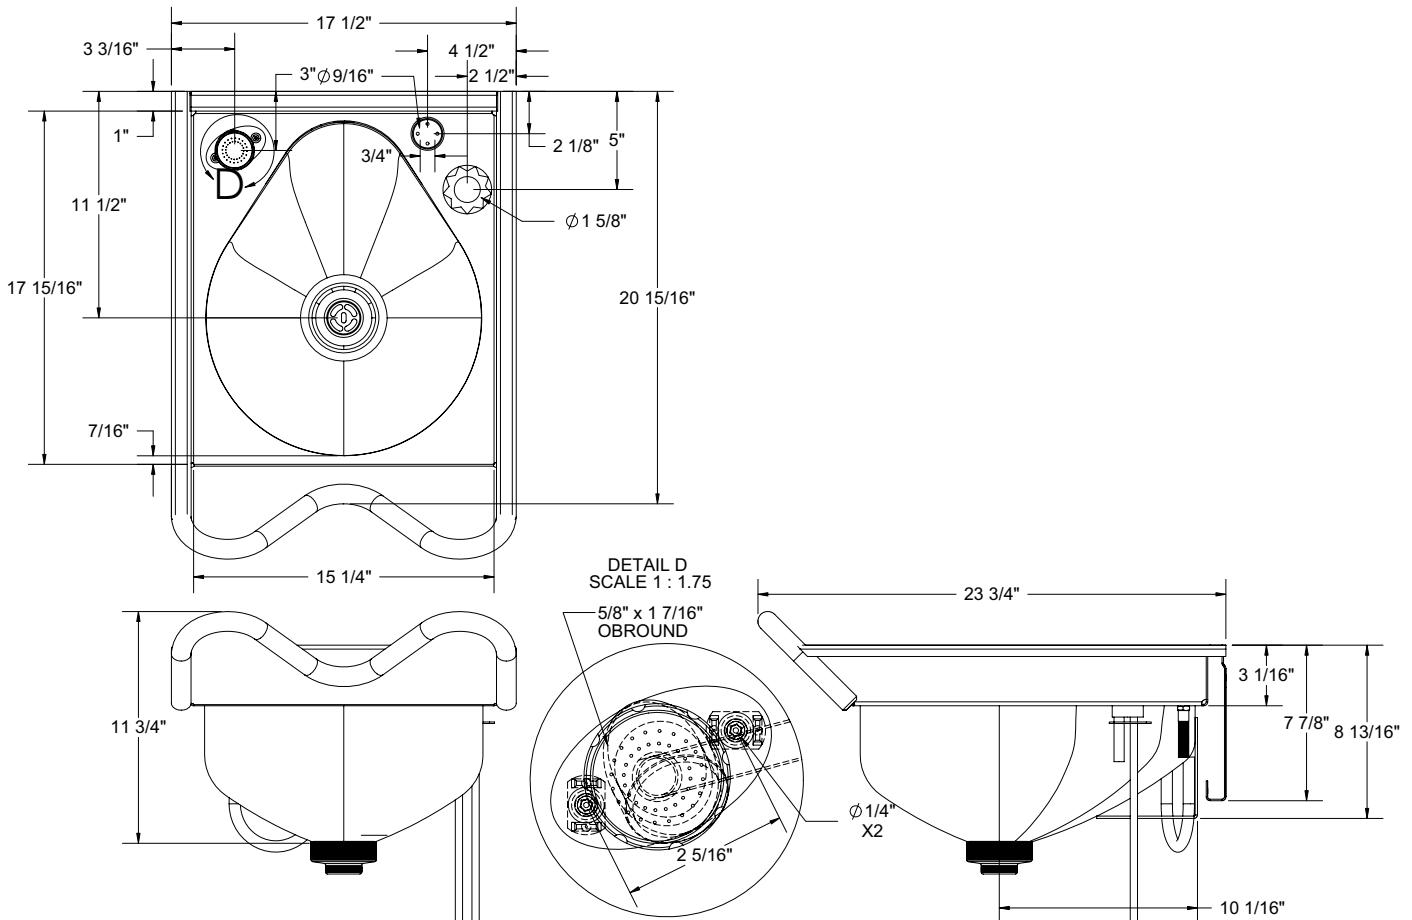

VERIFY ALL DIMENSIONS PRIOR TO ROUGH-IN