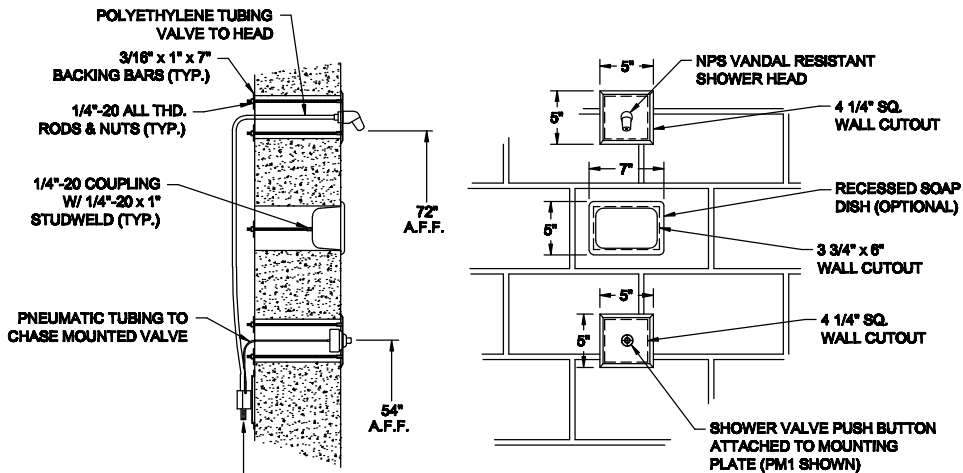

Standard equipment shall include: vandal resistant shower head (NPS).

Anchoring of each component, shall be by standard 4-point system: 1/4" threaded rods, nuts, and backing bars furnished for walls up to 8" thick. Unit requires chase area for installation and maintenance.

**Valve Manifold Options:**

*Pneumatic or Electronic only:*

MA2

**3.) Options:**

- NPS Non-Adjustable Penal Shower Head (Standard)
- APS Adjustable Penal Shower Head
- CSH Anti-Suicide Shower Head
- PBH Anti-Suicide Pushbutton (Pneumatic)
- RD Recessed mounted soap dish
- SD Surface mounted soap dish

To specify fixture and accessories, use the Model Number and Options Guide.  
 Example: To specify a rear mounted built-in shower panel with single temp. pneumatic metering valve and recessed mounted soap dish. Use the following Willoughby Model Number:  
 Willoughby Model Number: WBIS-PM1-RD