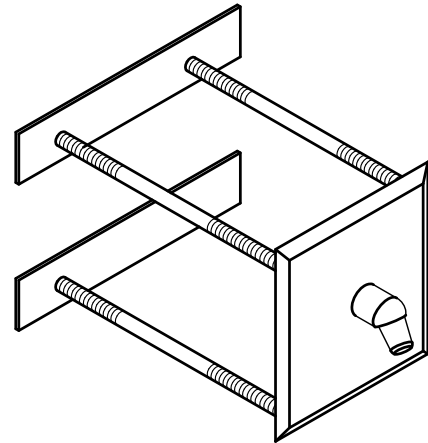

## WBIS Series Rear Mounted Built-in Shower

✓	MODEL NUMBER	VALVE TYPE
	WBIS-PM1	SINGLE TEMP PNEU. METERING VALVE
	WBIS-PM2	DUAL TEMP PNEU. METERING VALVE
	WBIS-EL1	SINGLE TEMP ELECTRONIC
	WBIS-EL2	DUAL TEMP ELECTRONIC
	WBIS-NV	NO VALVE

### Recommended Specifications \_\_\_\_\_

Built-in shower shall be Willoughby Model No. **WBIS-\_\_\_\_** (select from table above).

Shower head and valve push button face plates shall be fabricated from 14 gauge, type 304 stainless steel with exposed stainless surfaces polished to a #4 satin finish.

Standard equipment shall include: vandal resistant shower head (NPS).

Anchoring of each component, shall be by standard 4-point system: 1/4" threaded rods, nuts, and backing bars furnished for walls up to 8" thick. Unit requires chase area for installation and maintenance.