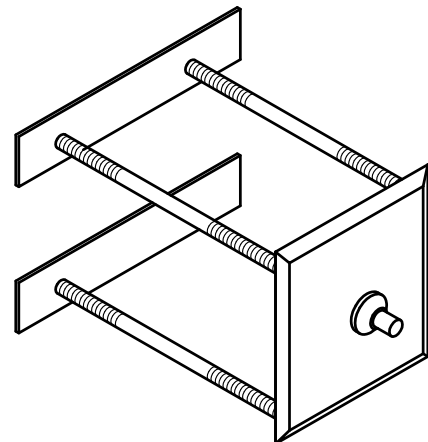

## WBIS Series Rear Mounted Built-in Shower

✓	MODEL NUMBER	VALVE TYPE
	WBIS-PM1	SINGLE TEMP PNEU. METERING VALVE
	WBIS-PM2	DUAL TEMP PNEU. METERING VALVE
	WBIS-EL1	SINGLE TEMP ELECTRONIC
	WBIS-EL2	DUAL TEMP ELECTRONIC
	WBIS-NV	NO VALVE

### Recommended Specifications \_\_\_\_\_

Built-in shower shall be Willoughby Model No. **WBIS-\_\_\_\_** (select from table above).

Shower head and valve push button face plates shall be fabricated from 14 gauge, type 304 stainless steel with exposed stainless surfaces polished to a #4 satin finish.

Standard equipment shall include: vandal resistant shower head (NPS).

Anchoring of each component, shall be by standard 4-point system: 1/4" threaded rods, nuts, and backing bars furnished for walls up to 8" thick. Unit requires chase area for installation and maintenance.