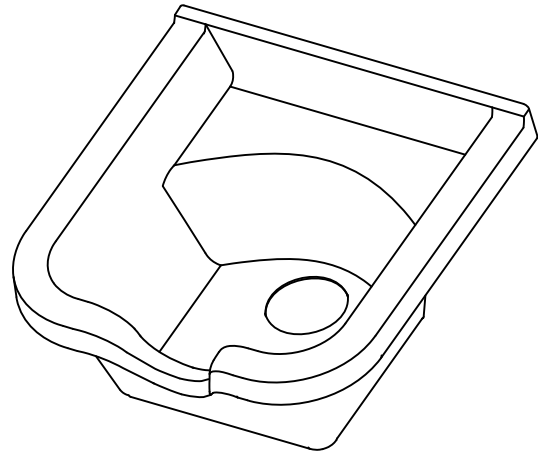

Aquasurf® Shampoo Bowl WSB-1911

✓	MODEL NUMBER	NUMBER OF STATIONS	PEDESTAL TYPE
	WSB-1911	1	WALL

Recommended Specifications

Solid Surface Shampoo Bowl shall be Willoughby Aquasurf® Shampoo Bowl, Model No. **WSB -1911**. The shampoo bowl shall accommodate one user at a time. The Aquasurf® WSB-1911 shall have a contoured neck rest.

The following are included with a standard bowl: stainless steel 3¹/₂" basket strainer and drain, and wall mounting bracket (less wall mounting hardware). An optional single handle multi-temperature faucet with removable hand-held sprayer and vacuum breaker is available.