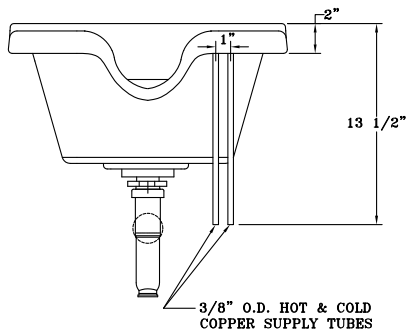

MODEL NUMBER AND OPTIONS:

1.) Lavatory Model:

1. ☐ WSB Willoughby Shampoo Bowl

2.) Base Model Number:

1. ☐ 1911 Single Station, Wall Mounted

3.) Hole Selection:

1. ☐ NF No Faucet Included (drilled by others)
   ☐ SHF Single Handle Faucet with vacuum breaker and hand held sprayer

4.) Solid Surface Color:

1. ☐ GG1 Gray Granite
   ☐ SS1 Sandstone
   ☐ WG1 White Granite
   ☐ BG1 Black Granite
   ☐ NB1 Nocturnal Blue
   ☐ RC1 Red Coral
   ☐ SG1 Sea Green
   ☐ B1 Bone
   ☐ GW1 Glacier White

5.) Options:

1. ☐ Other _____
   ☐ Other _____

Drawing Approved For Manufacturing By: _____ Date: _____ Company: _____
Wall Thickness: _____ Wall Type: _____

Do Not Use For Rough-In!

To specify fixture and accessories, use the Model Number and Options Guide.
Example: To specify an shampoo bowl with no valve, and Red Coral color. Use the following Willoughby Model Number:
Willoughby Model Number: WSB-1911-NF-RC1

Made In The U.S.A.

Willoughby Industries, Inc.