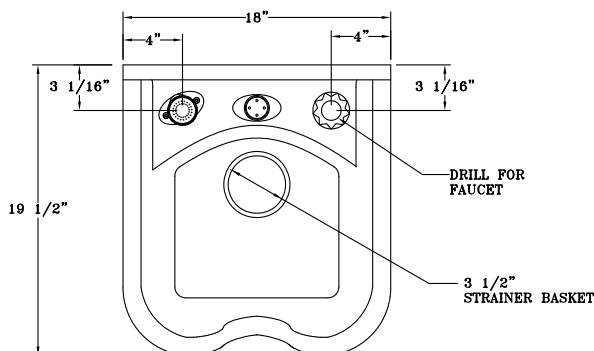

MODEL NUMBER AND OPTIONS:

1.) Lavatory Model:

1. ☐ WSB Willoughby Shampoo Bowl

2.) Base Model Number:

1. ☐ 1911 Single Station, Wall Mounted

3.) Hole Selection:

1. ☐ NF No Faucet Included (drilled by others)
   ☐ SHF Single Handle Faucet with vacuum breaker and hand held sprayer

4.) Solid Surface Color:

1. ☐ GG1 Gray Granite
   ☐ SS1 Sandstone
   ☐ WG1 White Granite
   ☐ BG1 Black Granite
   ☐ NB1 Nocturnal Blue
   ☐ RC1 Red Coral
   ☐ SG1 Sea Green
   ☐ B1 Bone
   ☐ GW1 Glacier White

5.) Options:

1. ☐ Other _____
   ☐ Other _____

Drawing Approved For Manufacturing By: _____ Date: _____ Company: _____
Wall Thickness: _____ Wall Type: _____

Do Not Use For Rough-In!

To specify fixture and accessories, use the Model Number and Options Guide.
Example: To specify an shampoo bowl with no valve, and Red Coral color. Use the following Willoughby Model Number:
Willoughby Model Number: WSB-1911-NF-RC1

Made In The U.S.A.

Willoughby Industries, Inc.