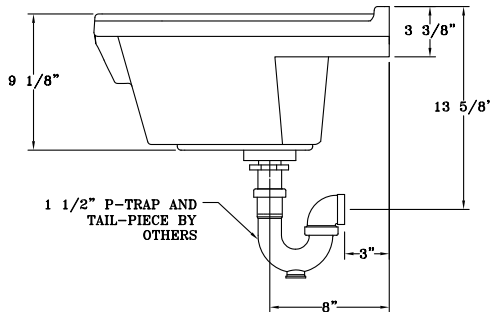

MODEL NUMBER AND OPTIONS:

1.) Lavatory Model:

1. ☐ WSB Willoughby Shampoo Bowl

2.) Base Model Number:

1. ☐ 1911 Single Station, Wall Mounted

3.) Hole Selection:

1. ☐ NF No Faucet Included (drilled by others)
   ☐ SHF Single Handle Faucet with vacuum breaker and hand held sprayer

4.) Solid Surface Color:

1. ☐ GG1 Gray Granite
   ☐ SS1 Sandstone
   ☐ WG1 White Granite
   ☐ BG1 Black Granite
   ☐ NB1 Nocturnal Blue
   ☐ RC1 Red Coral
   ☐ SG1 Sea Green
   ☐ B1 Bone
   ☐ GW1 Glacier White

5.) Options:

1. ☐ Other _____
   ☐ Other _____

Drawing Approved For Manufacturing By: _____ Date: _____ Company: _____
Wall Thickness: _____ Wall Type: _____

Do Not Use For Rough-In!

To specify fixture and accessories, use the Model Number and Options Guide.
Example: To specify an shampoo bowl with no valve, and Red Coral color. Use the following Willoughby Model Number:
Willoughby Model Number: WSB-1911-NF-RC1

Made In The U.S.A.

Willoughby Industries, Inc.