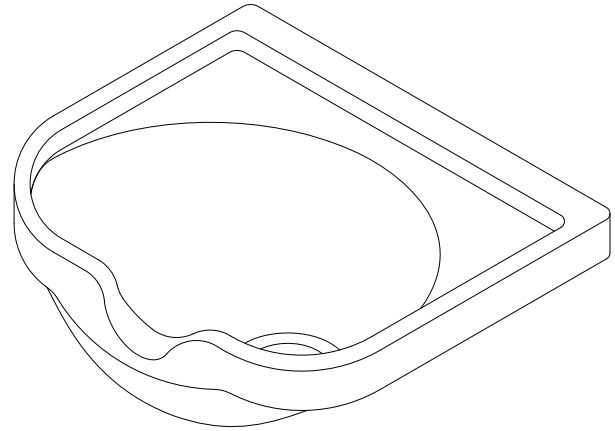

Aquasurf® Shampoo Bowl WSB-2111

✓	MODEL NUMBER	NUMBER OF STATIONS	PEDESTAL TYPE
	WSB-2111	1	WALL

Recommended Specifications

Solid Surface Shampoo Bowl shall be Willoughby Aquasurf® Shampoo Bowl, Model No. **WSB -2111**. The shampoo bowl shall accommodate one user at a time. The Aquasurf® WSB-2111 shall have a contoured neck rest.

Aquasurf® WSB-2111 shall be constructed of molded cast polymer densified solid surface material composed of polyester/acrylic resin, UV stabilizer and aluminum trihydrate, mineral fillers, and proprietary colorant. The Aquasurf® solid surface material is resistant to stains, impact, and burns. Surface damage can be easily repaired with everyday cleaners and/or fine grit abrasives.