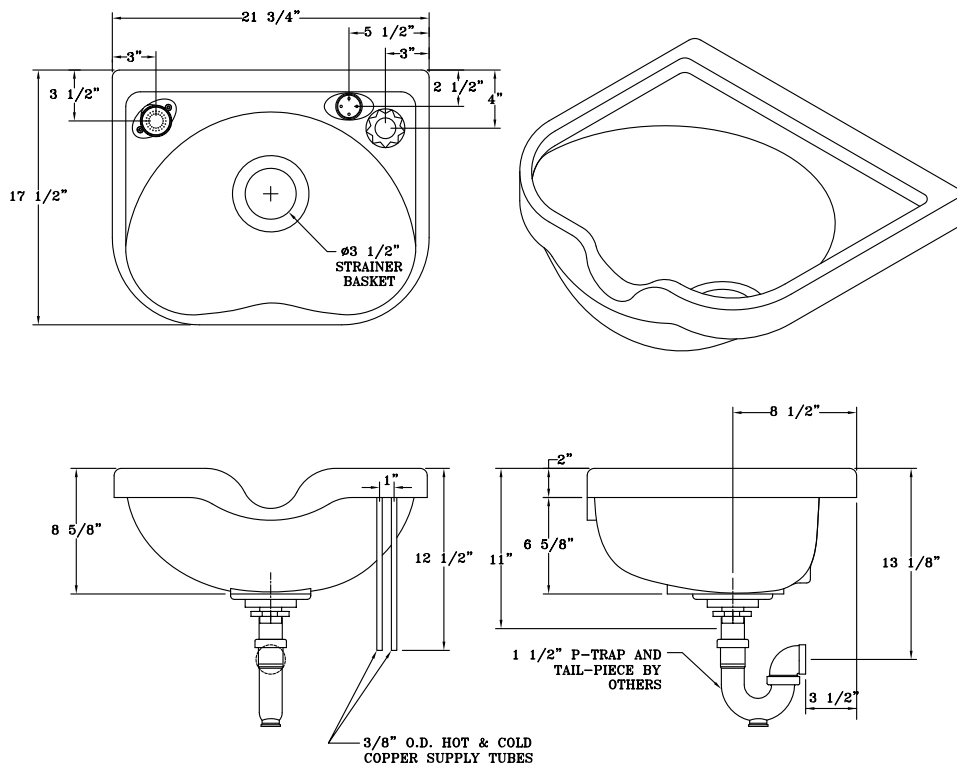

The following are included with a standard bowl: stainless steel 3 1/2" basket strainer and drain, and wall mounting bracket (less wall mounting hardware). An optional single handle multi-temperature faucet with removable hand-held sprayer and vacuum breaker is available.

1.) Lavatory Model:

- WSB Willoughby Shampoo Bowl

2.) Base Model Number:

- 2111 Single Station, Wall Mounted

3.) Hole Selection:

- NF No Faucet Included (drilled by others)
 SHF Single Handle Faucet with vacuum breaker and hand held sprayer

Drawing Approved For Manufacturing By: _____ Date: _____ Company: _____
 Wall Thickness: _____ Wall Type: _____

Do Not Use For Rough-In!

To specify fixture and accessories, use the Model Number and Options Guide.
 Example: To specify a shampoo bowl with no valve, and Red Coral color. Use the following Willoughby Model Number:
 Willoughby Model Number: WSB-2111-NF-RC1