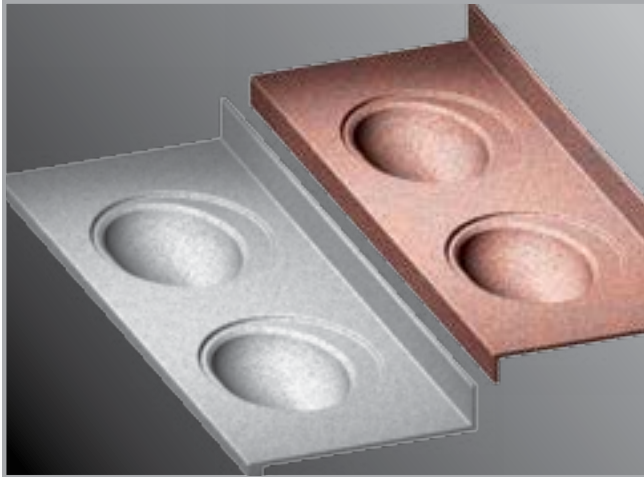

AquaDeck Lavatory Deck Systems

2230 SERIES

- WAD-2230-1: 30"x22"
- WAD-2230-2: 60"x22"
- WAD-2230-3: 90"x22"
- WAD-2230-4: 120"x22"

2235 SERIES

- WAD-2235-1: 30"x22"
- WAD-2235-2: 60"x22"
- WAD-2235-3: 90"x22"
- WAD-2235-4: 120"x22"