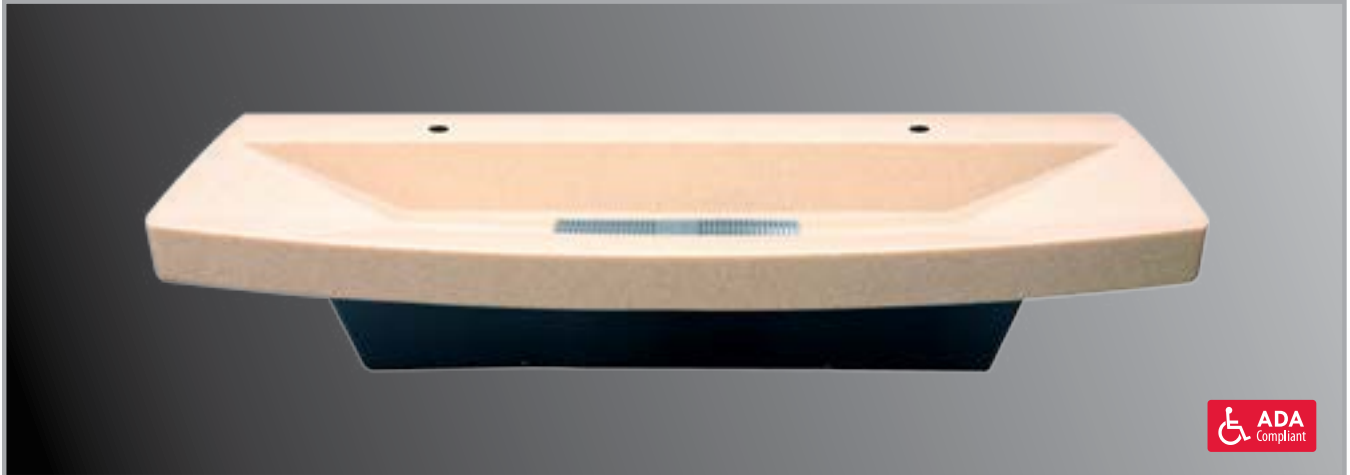

Envy Lavatory Systems

2-STATION
WELS-2260: 22.5" x 60"