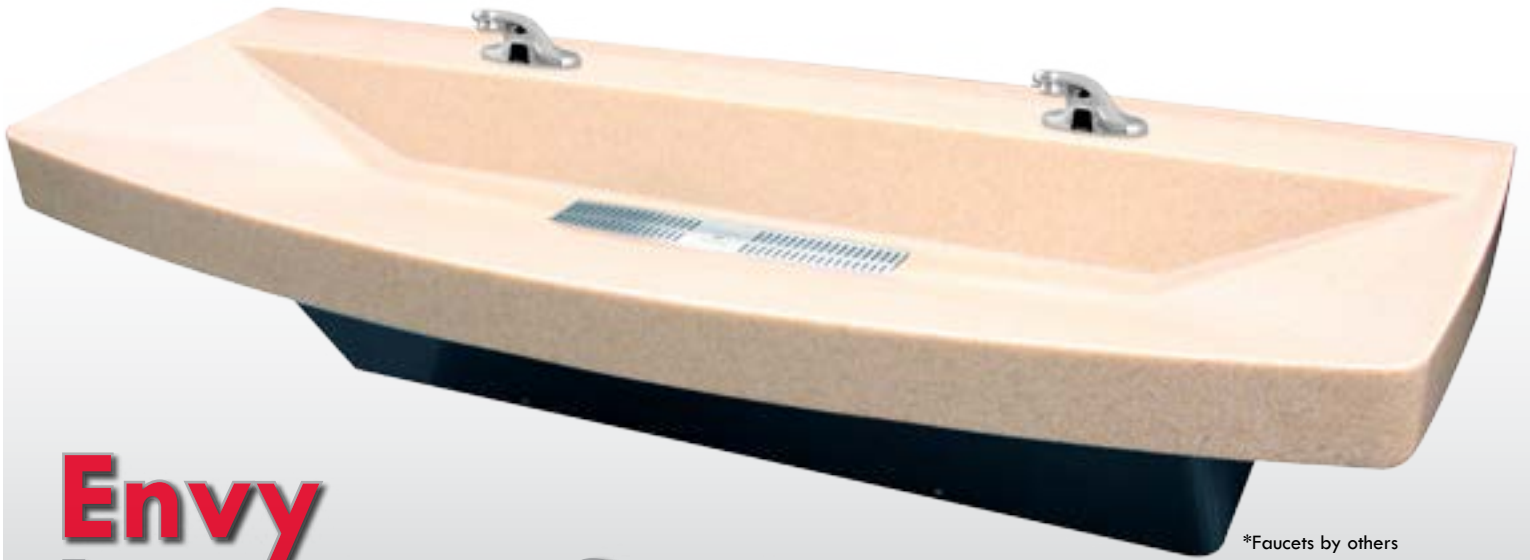

BUILT TO LAST, IN AMERICA

\*Faucets by others

# Envy Lavatory Systems

Elegant and durable, Envy Lavatory solid surface systems provide a stylish option for multi-user applications.

## Solid Surface Design

Each system is cast from AquaSurf®, a special blend of polyester and acrylic resins. The deck and backsplash are cast as one unit, eliminating unsightly seams and joints.

## Extremely Flexible

With the ability to accommodate almost any deck faucet, Envy is the perfect solution for any public restroom or university dormitory.