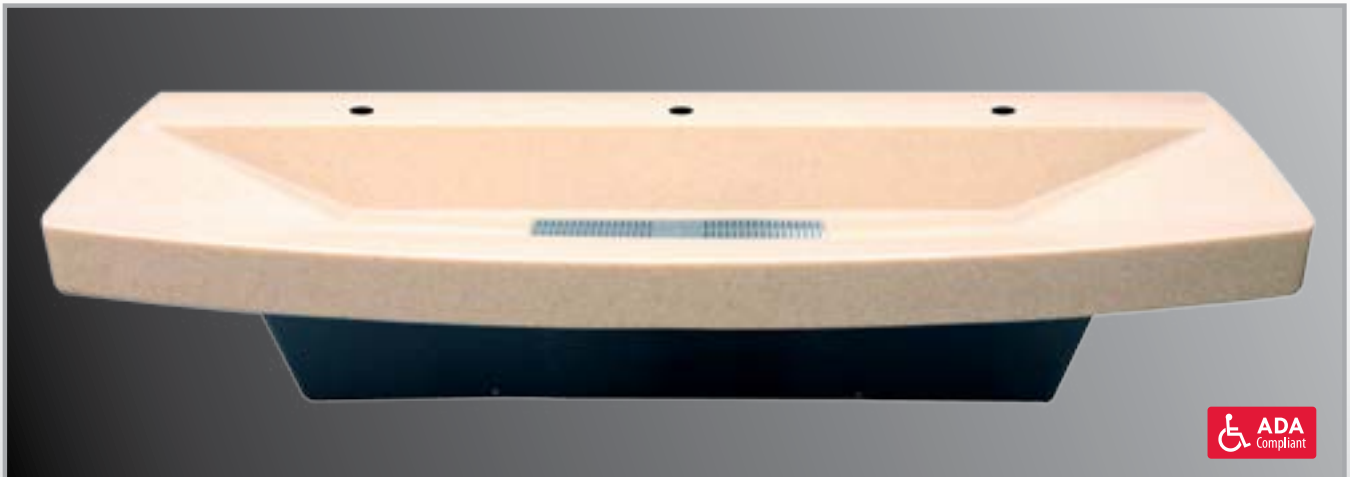

3-STATION
WELS-2290: 22.5" x 90"

ENVY OPTIONS INCLUDE:

- Nine color options:

- Multiple faucet hole drillings

Now we're even easier to specify: **Product MasterSpec** **Sweets**™ Information sheets and REVIT files available at willoughby-ind.com

Willoughby Industries, Inc.
5105 West 78th Street, Indianapolis, IN 46268
800.428.4065 | fax 317.875.0837
www.willoughby-ind.com

Willoughby Industries, Inc. reserves the right to make changes without notice in design, specifications, and models. © Willoughby Industries, Inc., All rights reserved. 69024