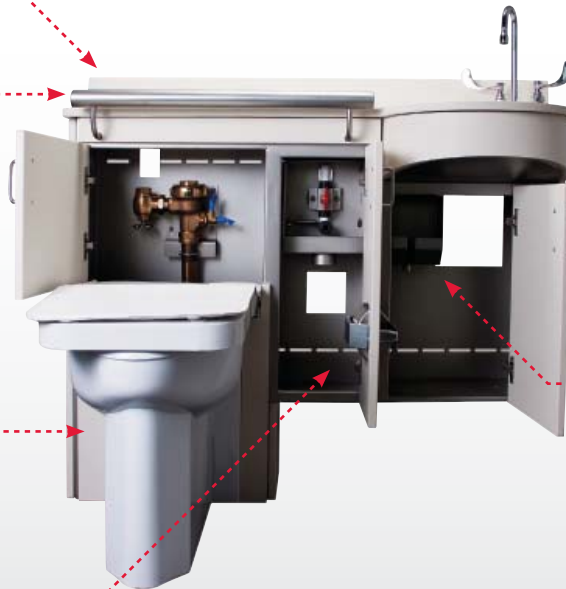

The white finished toilet has been tested to withstand a 2500 lb. weight capacity.

Aquasurf® countertop.

A solid surface integral oval lavatory bowl and countertop are standard.

Great reasons to Count On Us.

Countertop

- Made of non-porous Aquasurf solid surface material
- Integral oval lavatory bowl and countertop

Faucet

- Wristblade handle, 10" gooseneck, deck mounted

Cabinet

- Wall hung
- Fully welded, type 304 stainless steel
- Rounded edge, solid polymer overlay exterior doors and panels
- Doors will support up to a 250 lb. static load

ADA Grab Bar

Toilet

- White finished, stainless steel, low flow, siphon-jet
- Tested to support a 2500 lb. static load
- Fold-away toilet cover with padded seat

Bed Pan Washer

- Concealed within separate cabinet, flexible hose allows for easy and sanitary clean up

Tissue Holder

- Mounted inside cabinet door

Options

- No-touch sensor faucet
- Bedpan washer volume control
- Bedpan lugs
- Single or dual valve dialysis box
- Swing down grab bar

Model WH-2101-MOD47

Technical Specification