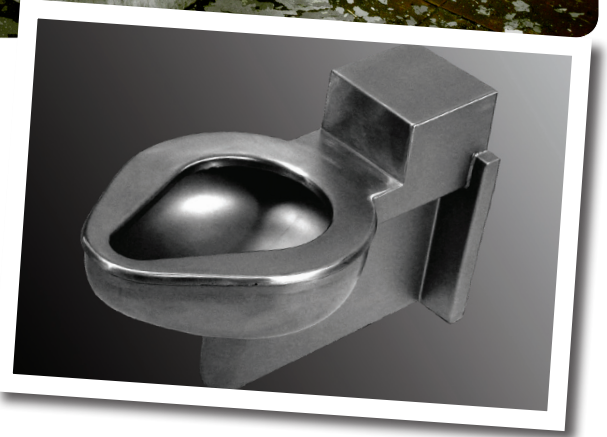

WILLOUGHBY
COUNT ON US

**Vitreous china (porcelain)
direct replacement toilets**

We can build replacements

Do you have worn, outdated, or cracked vitreous china toilets installed in your facility? Willoughby has an answer to the replacement routine. Let us manufacture new heavy-duty stainless steel toilets to fit your existing plumbing rough-ins, eliminating the need for massive plumbing piping changes.

If you have American Standard, Crane, Elger, Kohler, or Super Secur toilets, we can build replacements that have identical critical dimensions.

» **Contact your local Willoughby representative or parts distributor today for a quote.**