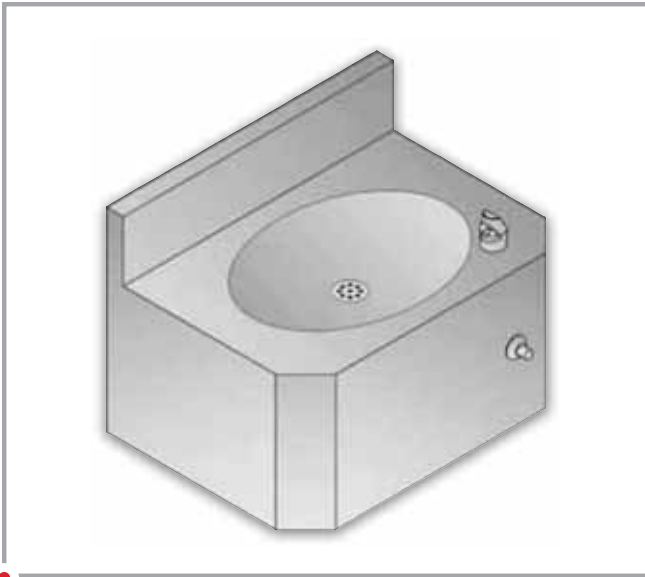

DRINKING FOUNTAIN

Willoughby drinking fountains are fabricated from heavy gauge, type 304 stainless steel. The construction is all-welded, with exposed stainless surfaces polished to a satin finish. All drinking fountains are available with machined stainless bubblers and pushbuttons. Call a Willoughby sales representative today at 1-800-428-4065.

DF-1013-96

- 18" Wide
- Rear Mounted