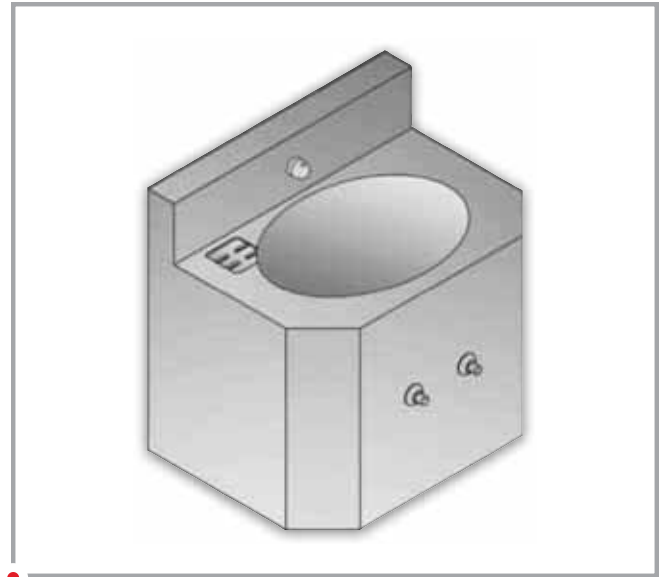

ADA AVAILABLE

ETW-1490-OF

- Blowout Flush
- Off Floor Mount
- Rear Mounted
- Wall Outlet

ETWS-1490-OF

- Siphon Jet Flush
- Off Floor Mount
- Rear Mounted
- Wall Outlet

Willoughby Lavatories are fabricated from heavy gauge, type 304 stainless steel. The construction is all-welded, with exposed stainless surfaces polished to a satin finish. All lavatories are available with machined stainless bubblers and pushbuttons. Call a Willoughby sales representative today at 1-800-428-4065.

HS-1013-96

- 18" Wide
- Rear Mounted

HS-1013-96-FA

- 18" Wide
- Removable Bottom
- Front Mounted

HS-1014-96-HC

- 18" Wide
- Deckspout
- Rear Mounted
- ADA

HS-1310-96-HC

- 13" Wide
- 45° Angled Wall
- Rear Mounted
- ADA