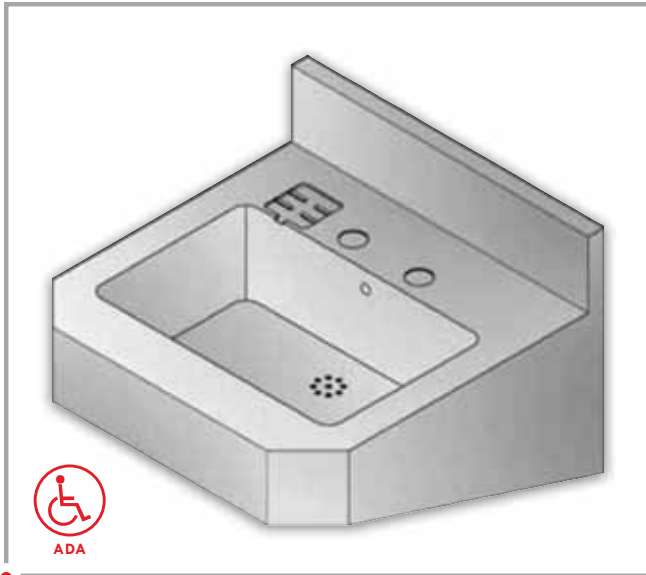

12

ES-1015-HC SERIES

• ADA

- 18" Wide
- Exposed Trap & Supplies
- Front Mounted

CWLD SERIES

- Lavatory Deck
- Front Mounted
- ADA

CWMS SERIES

- Mop Sink