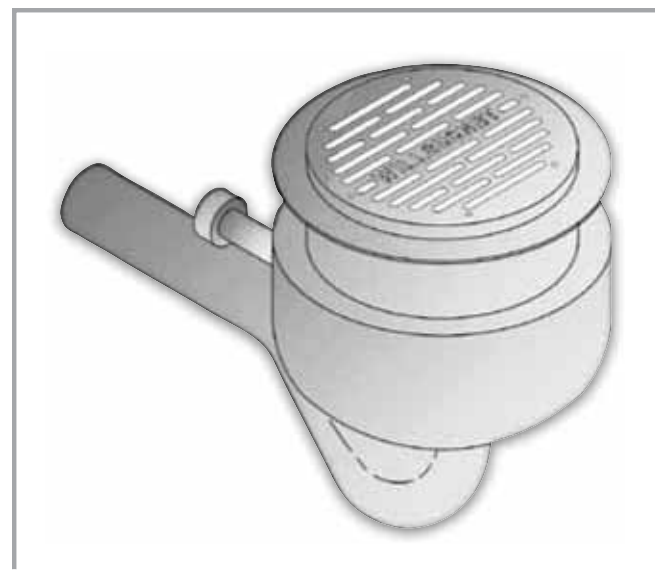

FD-1400

- In Floor Mount
- Detox Toilet