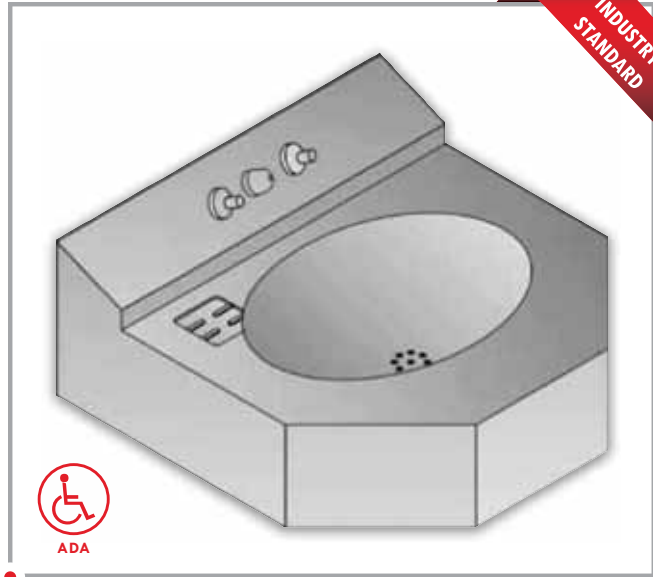

ADA

HS-1013-46-HC

- 18" Wide
- Rear Mounted
- ADA