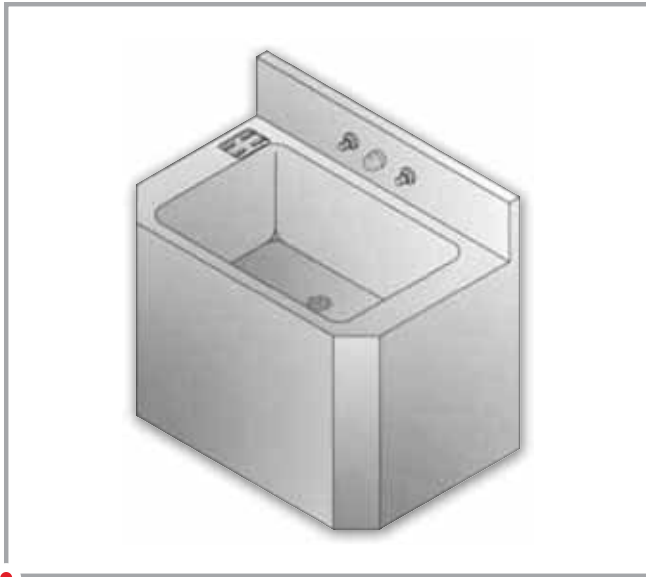

HS-1015-20

- 20" Wide
- Rear Mounted