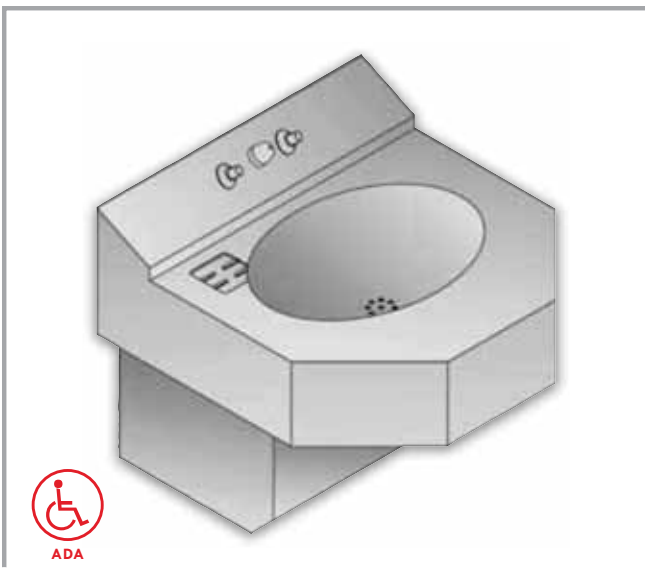

HS-1013-96

- 18" Wide
- Rear Mounted

HS-1013-96-FA

- 18" Wide
- Removable Bottom
- Front Mounted

HS-1014-96-HC

- 18" Wide
- Deckspout
- Rear Mounted
- ADA

HS-1310-96-HC

- 13" Wide
- 45° Angled Wall
- Rear Mounted
- ADA

HS-1013-46

- 18" Wide
- Rear Mounted

ADA

HS-1013-46-HC

- 18" Wide
- Rear Mounted
- ADA

ADA

HS-1013-46-HC-FA

- 18" Wide
- Removable Bottom
- Front Mounted
- ADA