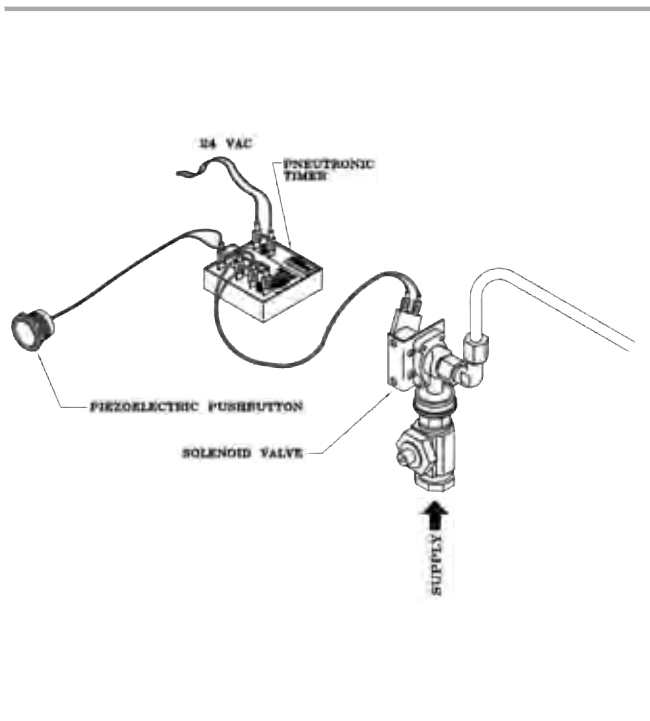

WITS (*Willoughby Individual Timing System*)

- Great for electronic control of (2) tempered water valves, (2) cold water lavatory valves and (2) flush valves or (6) tempered water shower valves
- Timing is adjustable from 2 seconds to 100 seconds.
- Metering cycle can be interrupted by second press of pushbutton
- Based on solid stainless steel enclosure with Lexan front timing box can be installed as is in plumbing pipe chase
- Vandal resistant stainless steel pushbutton is waterproof and requires less than 5 pounds of force to activate
- Runs on 24 VAC low voltage power
- Timing box can be installed up to 50 feet from valves and up to 200 feet from pushbuttons
- Toilet overflow protection is available when used with toilets manufactured with overflow prevention option
- The system shall include an adjustable (0 to 10 minutes) re-initiate delay for toilet operation.

PNEUTRONIC TIMER (*All purpose valve controller*)

- Great for economical, precise valve run time for one electronic solenoid valve, for lavatory valve, flush valve or shower valve
- Timing is adjustable from 1 second to 255 seconds in 1 second increments
- Metering cycle can be interrupted by second press of pushbutton
- Based on potted design, timer can be installed as is in plumbing pipe chase
- Vandal resistant stainless steel pushbutton is waterproof and requires less than 5 pounds of force to activate
- Runs on 24 VAC low voltage power
- Timer can be installed up to 50 feet from valve and up to 200 feet from pushbutton