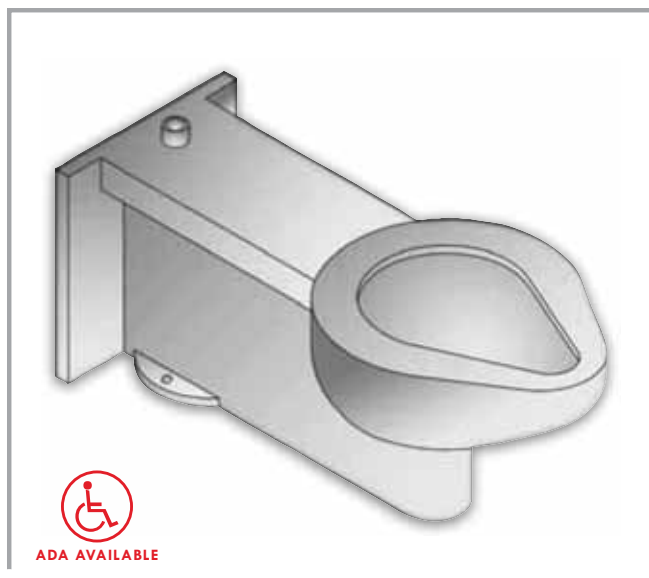

ETW-1445 SERIES

- 45° Angled Wall
- Blowout Flush
- Rear Mounted
- ADA

ADA AVAILABLE

ETF-1490-FM-10"-FA

- 10" Rough Floor Outlet
- Siphon Jet Flush
- Floor Mount
- Front Access

ETF-1490-FM-12"-FA

- 12" Rough Floor Outlet
- Siphon Jet Flush
- Floor Mount
- Front Access