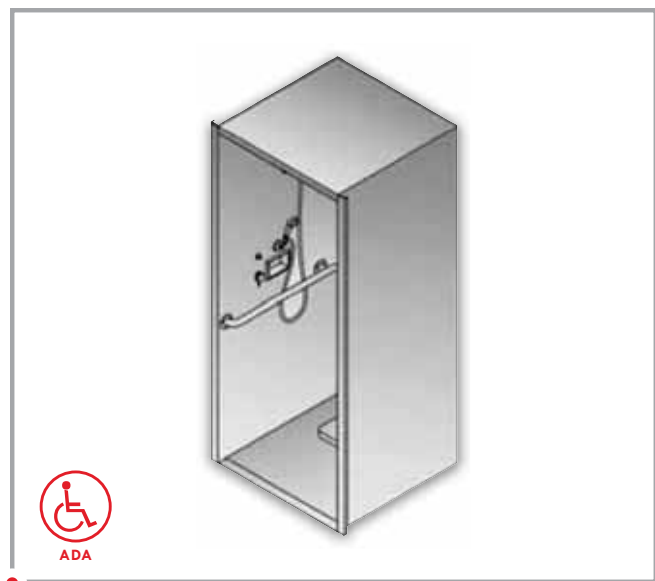

US-FA SERIES

- Unitized Cabinet Shower
- Front Access

KS-FA SERIES

- Knockdown Cabinet Shower
  (Details on page 18)
- Front Access

US-HC SERIES

- Unitized Cabinet Shower
- ADA

KS-HC SERIES

- Knockdown Cabinet Shower
  (Details on page 18)
- ADA

US-FA SERIES

- Unitized Cabinet Shower
- Front Access
- ADA

KS-FA SERIES

- Knockdown Cabinet Shower
  (Details on page 18)
- Front Access
- ADA

KNOCKDOWN CABINET SHOWER

For use in renovation projects or where unitized cabinet showers are not practical.

Construction of cabinet shall feature bolted, water-tight seams requiring no drilling, punching, etc. for assembly. Security fasteners are furnished for installation and assembly.

Call a Willoughby sales representative for details at 1-800-428-4065.