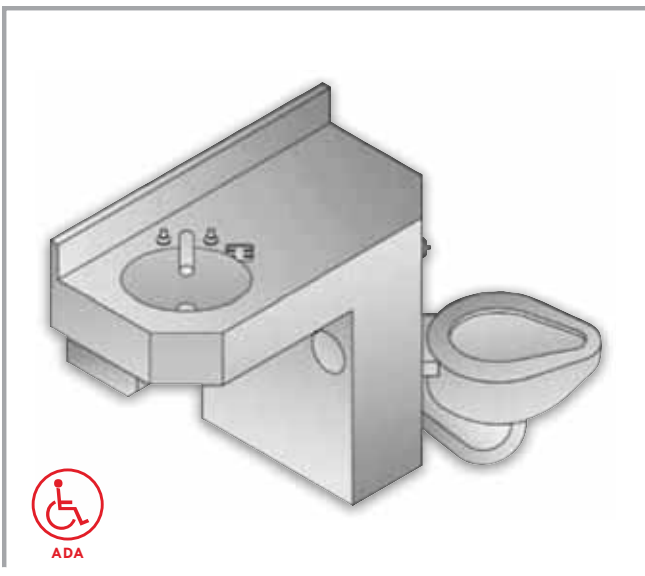

3647 SERIES

- 36" Wide
- Angled Toilet Bowl
- Angled Lavatory Bowl
- Rear Mounted
- ADA