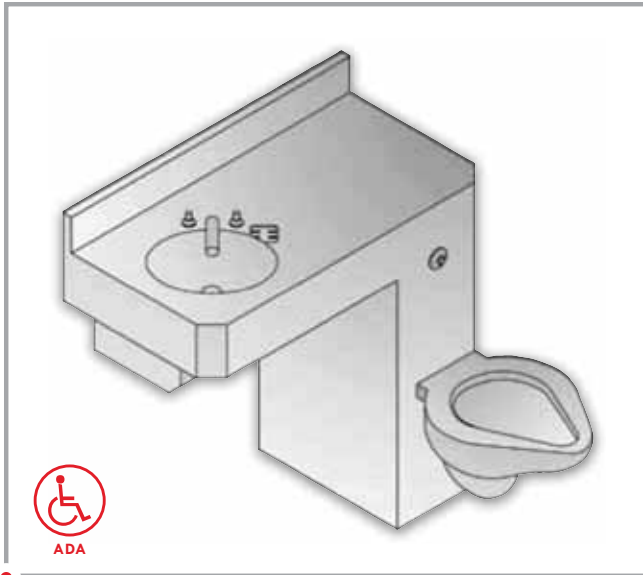

3696 SERIES

- 36" Wide
- Offset Toilet Bowl
- Offset Lavatory Bowl
- Rear Mounted
- ADA

**3697 SERIES**

- 36" Wide
- ADA
- Offset Toilet Bowl
- Angled Lavatory Bowl
- Rear Mounted

**ECW-1546-350 SERIES**

- 15" Wide
- Wall Outlet
- Replacement for Super Secur A-350
- Wall Mount