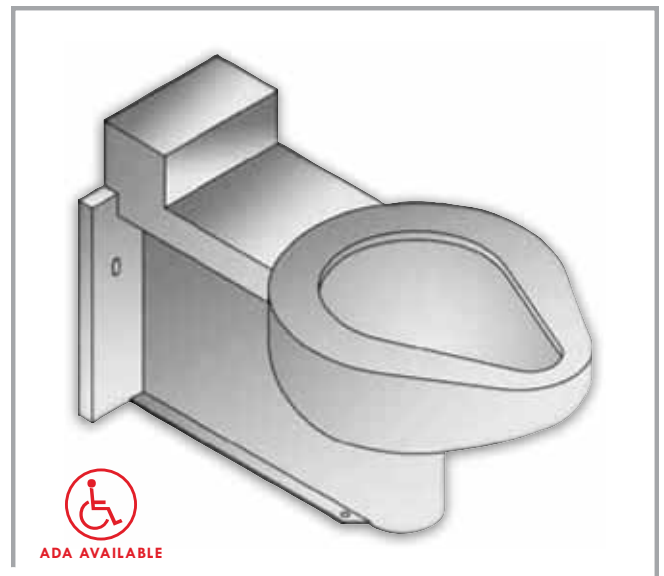

LFCETW-1490-OF-BS

- Blowout Flush
- China Alternative
- Off Floor Mount
- Rear Mounted
- Wall Outlet

ADA AVAILABLE

ETW-1490-CM

- 3-Bolt Carrier Mount
- Blowout Flush

ETWS-1490-CM

- 4-Bolt Carrier Mount
- Siphon Jet Flush