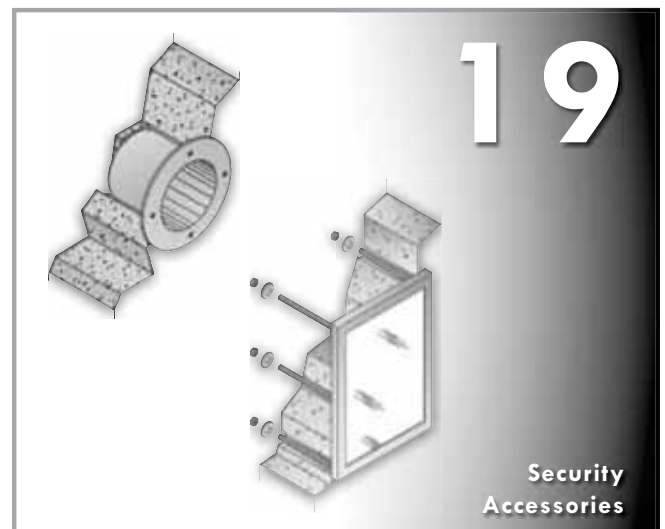

ACCESSORIES

Tissue holders, soap dishes, shelves, mirrors, and grab bars. **PAGE 19** 

VALVES

Pushbutton pneumatic and electronic plus toilet overflow preventers. **PAGE 22** 

ELECTRONIC WATER CONSERVATION CONTROLS

Pneutronic, WITS, and WMS-2000. **PAGE 23** 

ANTI-SUICIDE FIXTURES **PAGE 26**

CERTIFICATIONS

COMBINATION UNITS

02

Willoughby combination lavatory/toilet units are fabricated from heavy gauge, type 304 stainless steel with all-welded construction and exposed stainless surfaces polished to a satin finish. The standard toilet has an elongated bowl with contoured seat, integral crevice-free self-draining flushing rim with positive afterfill and fully enclosed trap. All lavatories are available with machined stainless steel bubblers and pushbuttons. Call a Willoughby sales representative today at 1-800-428-4065.