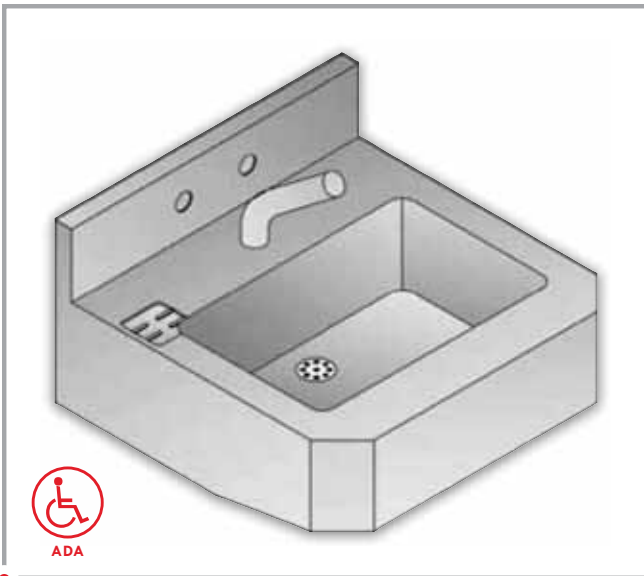

ADA AVAILABLE

ETW-1490-OF

- Blowout Flush
- Off Floor Mount
- Rear Mounted
- Wall Outlet

ETWS-1490-OF

- Siphon Jet Flush
- Off Floor Mount
- Rear Mounted
- Wall Outlet

Willoughby Lavatories are fabricated from heavy gauge, type 304 stainless steel. The construction is all-welded, with exposed stainless surfaces polished to a satin finish. All lavatories are available with machined stainless bubblers and pushbuttons. Call a Willoughby sales representative today at 1-800-428-4065.

HS-1013-96

- 18" Wide
- Rear Mounted

HS-1013-96-FA

- 18" Wide
- Removable Bottom
- Front Mounted

HS-1014-96-HC

- 18" Wide
- Deckspout
- Rear Mounted
- ADA

HS-1310-96-HC

- 13" Wide
- 45° Angled Wall
- Rear Mounted
- ADA