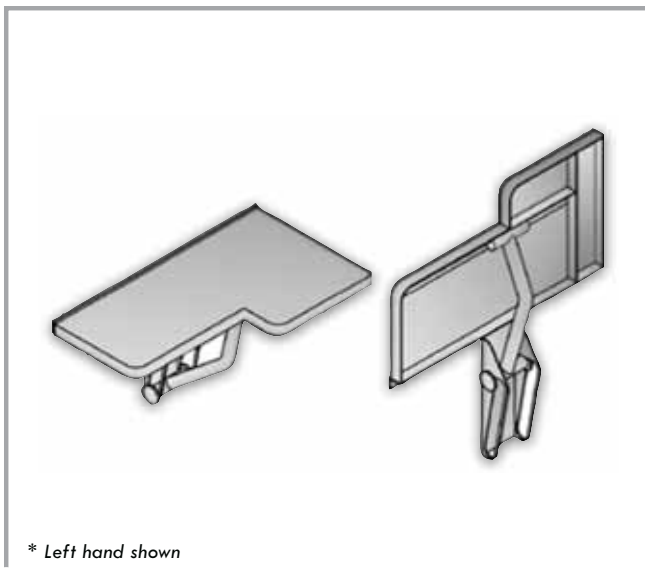

MR-1 SERIES

- 12" x 10.5"
- One-Piece Security Mirror
- Front Mounted

MR-2 SERIES

- 16.5" x 12.5"
- One-Piece Security Mirror
- Front Mounted

FMR-1

- 12" x 18"
- Framed Security Mirror
- Rear Mounted

GB SERIES

- Grab Bar
- Lengths of 24", 36", 42" & 48"
- Available with Anti-suicide Plate

GB-3318

- L-shaped Grab Bar
- 33" x 18"
- Available with Anti-suicide Plate

* Left hand shown

FSS-R SERIES

- Folding Shower Seat
- Right Hand