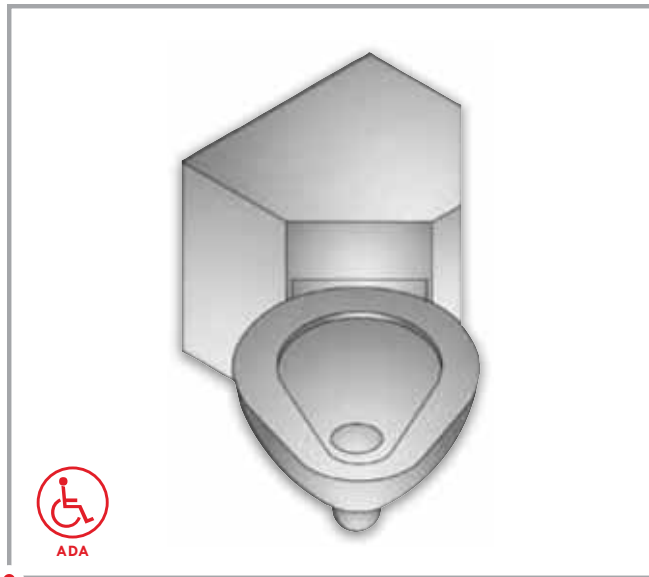

**ECW-1546-150 SERIES**

- 15" Wide
- Wall Outlet
- Replacement for Super Secur A-150
- Floor Mount

**ECF-1546-150 SERIES**

- 15" Wide
- Floor Outlet
- Replacement for Super Secur A-150-F
- Floor Mount

TOILETS

Willoughby toilets are fabricated from heavy gauge, type 304 stainless steel. The construction is all-welded, with exposed stainless surfaces polished to a satin finish. The standard toilet shall include: elongated toilet bowl with contoured seat, integral crevice-free self-draining flushing rim with positive afterfill and fully enclosed trap. Call a Willoughby sales representative today at 1-800-428-4065.