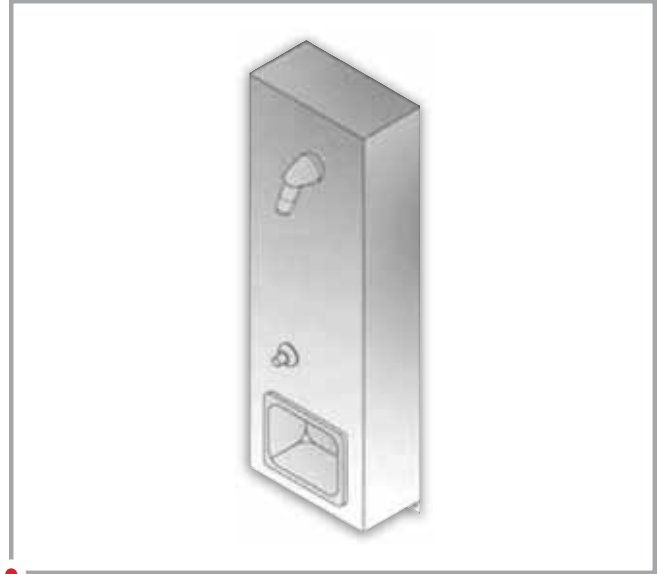

CWSMS SERIES

- Single Station
- Front Mounted