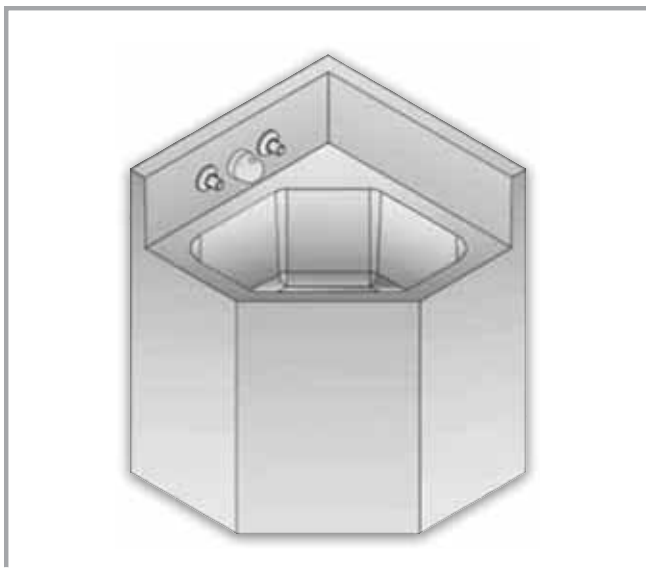

HS-1013-46-15

- 15" Wide
- Compact
- Rear Mounted

**HS-1015-20**

- 20" Wide
- Rear Mounted

**SS-SERIES**

- Service Sink
- Wall Mount/Floor Mount

**CS-1013-46**

- 15" Wide
- Corner Configuration
- Rear Mounted