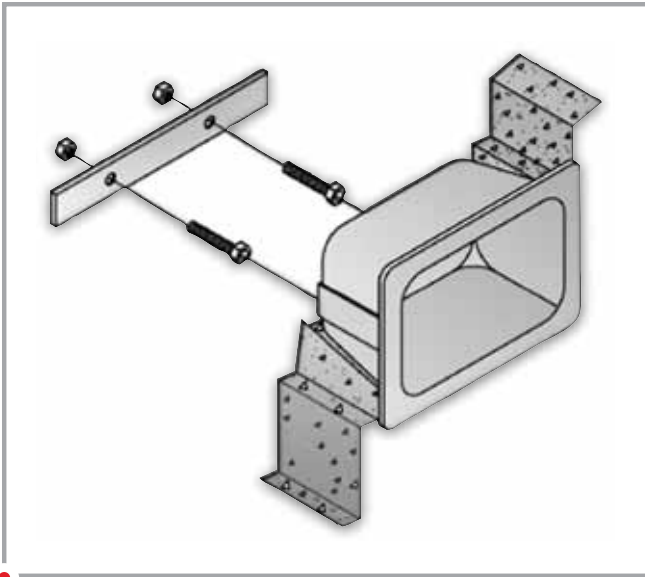

RSD-1 SERIES

- Recessed Soap Dish
- Rear Mounted