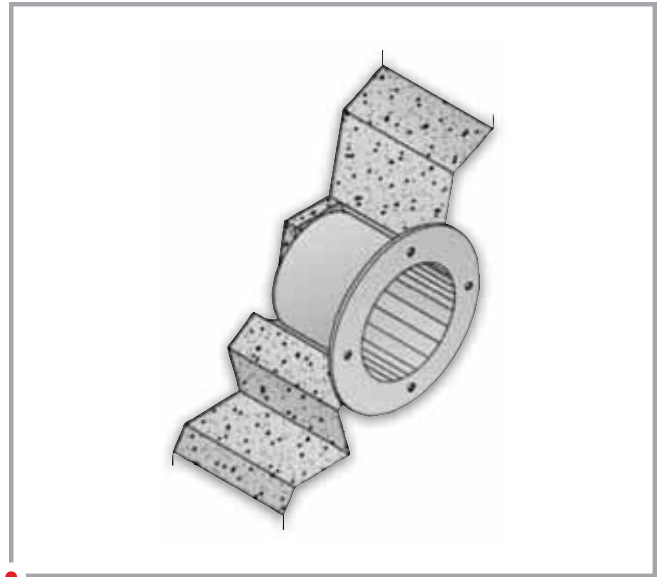

RTH-1

- Recessed Tissue Holder
- Rear Mounted

RTH-2

- Recessed Tissue Holder
- Front Mounted

WA-1824 SERIES

- 4 Release Towel Hooks with Shelf
- Rear Mounted

WA-1824-FA SERIES

- 4 Release Towel Hooks with Shelf
- Front Mounted