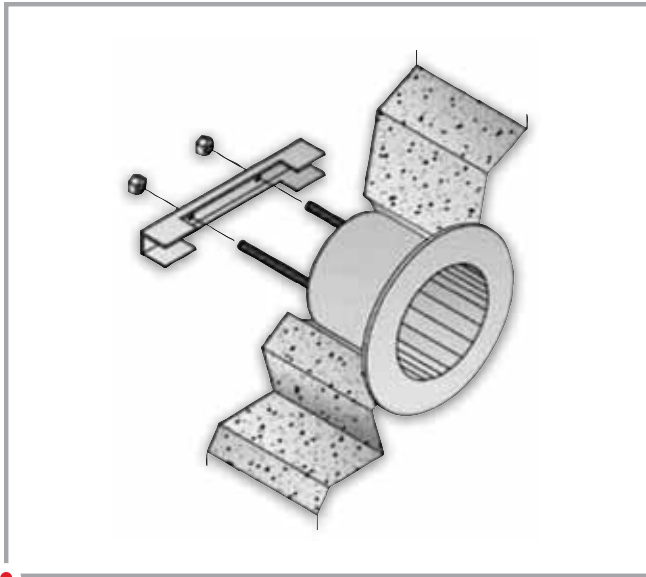

The heavy duty stainless steel security accessories are designed to withstand abusive environments. Call a Willoughby sales representative today at 1-800-428-4065.

RTH-1

- Recessed Tissue Holder
- Rear Mounted