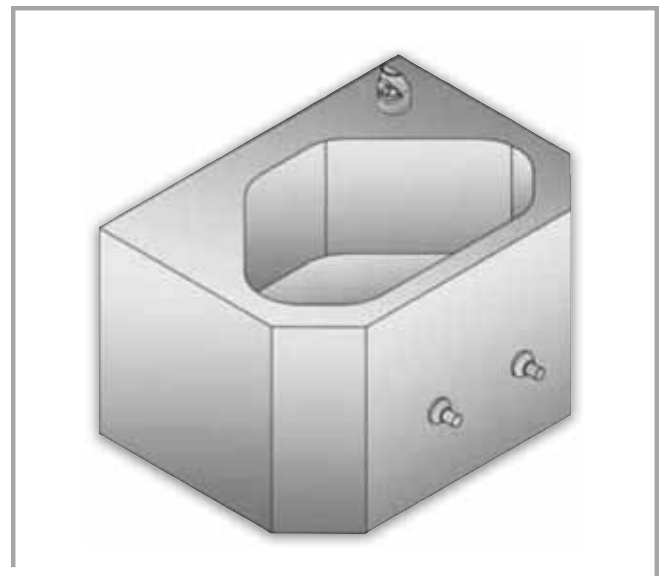

CHS-1013-46

- 15" Wide
- China Alternative
- Rear Mounted