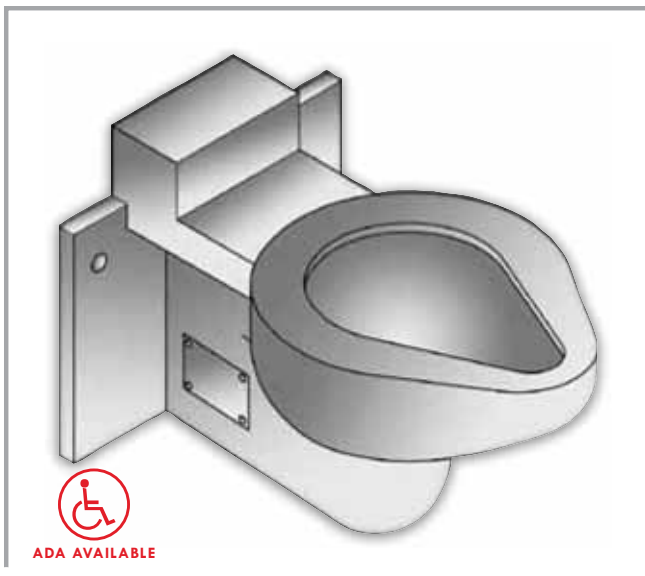

ADA AVAILABLE

ETW-1490-CM

- 3-Bolt Carrier Mount
- Blowout Flush

ETWS-1490-CM

- 4-Bolt Carrier Mount
- Siphon Jet Flush