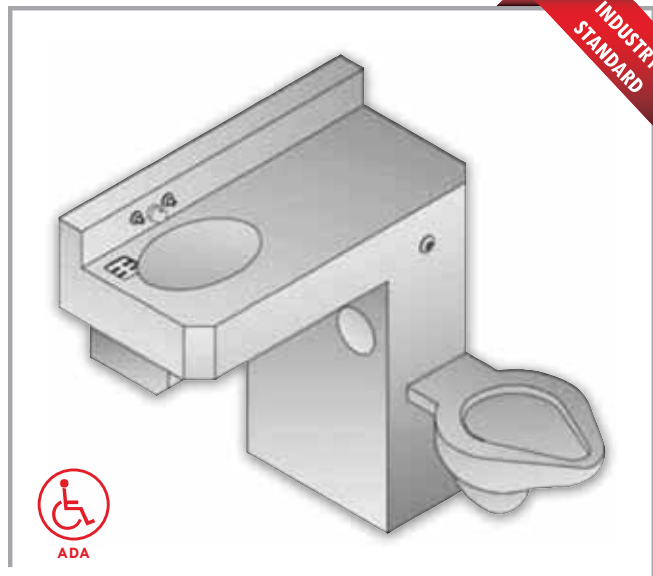

3696 SERIES

- 36" Wide
- Offset Toilet Bowl
- Offset Lavatory Bowl
- Rear Mounted
- ADA

**3697 SERIES**

- 36" Wide
- ADA
- Offset Toilet Bowl
- Angled Lavatory Bowl
- Rear Mounted

**ECW-1546-350 SERIES**

- 15" Wide
- Wall Outlet
- Replacement for Super Secur A-350
- Wall Mount