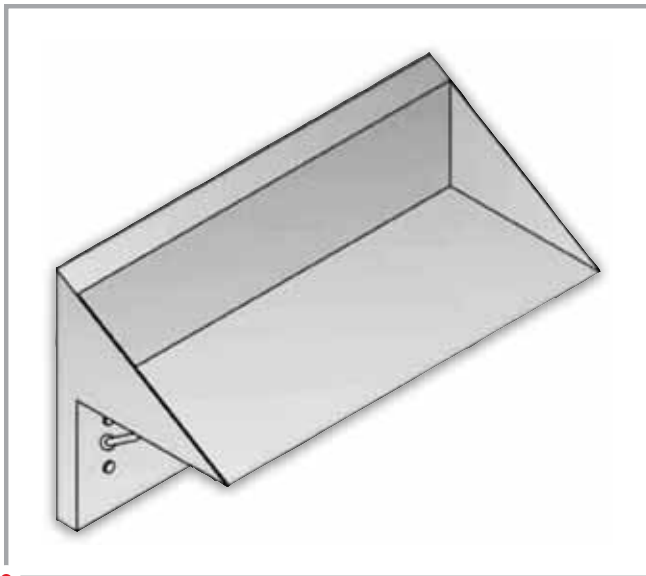

RTH-1

- Recessed Tissue Holder
- Rear Mounted

RTH-2

- Recessed Tissue Holder
- Front Mounted

WA-1824 SERIES

- 4 Release Towel Hooks with Shelf
- Rear Mounted

WA-1824-FA SERIES

- 4 Release Towel Hooks with Shelf
- Front Mounted