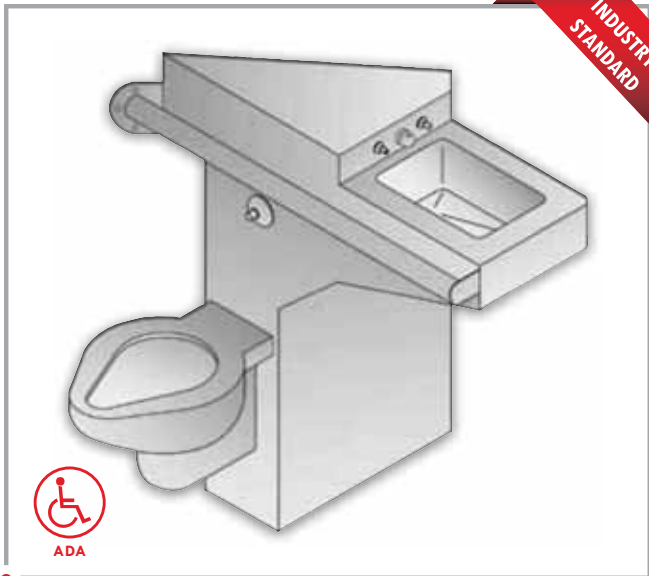

ACCESSORIES

Tissue holders, soap dishes, shelves, mirrors, and grab bars. **PAGE 19** 

VALVES

Pushbutton pneumatic and electronic plus toilet overflow preventers. **PAGE 22** 

ELECTRONIC WATER CONSERVATION CONTROLS

Pneutronic, WITS, and WMS-2000. **PAGE 23** 

ANTI-SUICIDE FIXTURES **PAGE 26**

CERTIFICATIONS

COMBINATION UNITS

02

Willoughby combination lavatory/toilet units are fabricated from heavy gauge, type 304 stainless steel with all-welded construction and exposed stainless surfaces polished to a satin finish. The standard toilet has an elongated bowl with contoured seat, integral crevice-free self-draining flushing rim with positive afterfill and fully enclosed trap. All lavatories are available with machined stainless steel bubblers and pushbuttons. Call a Willoughby sales representative today at 1-800-428-4065.