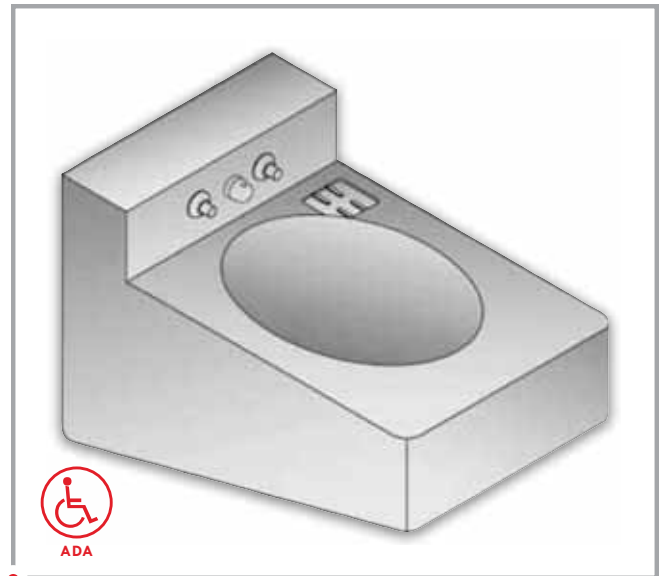

HS-1013-96

- 18" Wide
- Rear Mounted

HS-1013-96-FA

- 18" Wide
- Removable Bottom
- Front Mounted

HS-1014-96-HC

- 18" Wide
- Deckspout
- Rear Mounted
- ADA

HS-1310-96-HC

- 13" Wide
- 45° Angled Wall
- Rear Mounted
- ADA