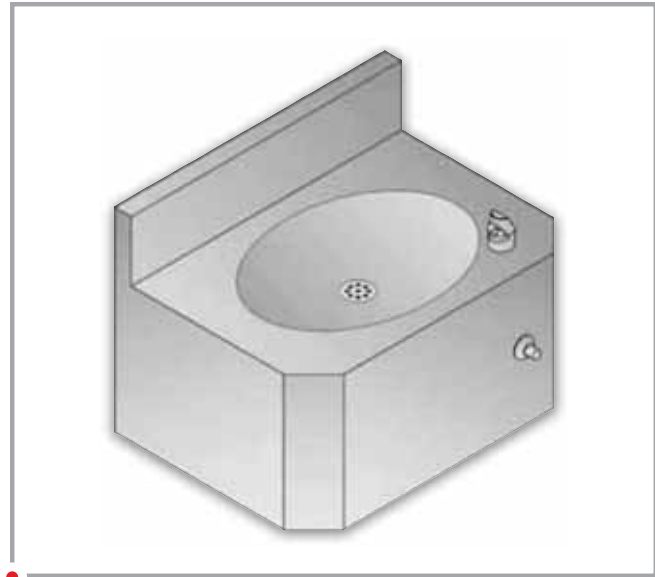

DF-1013-96-FA

- 18" Wide
- Removable Bottom
- Front Mounted