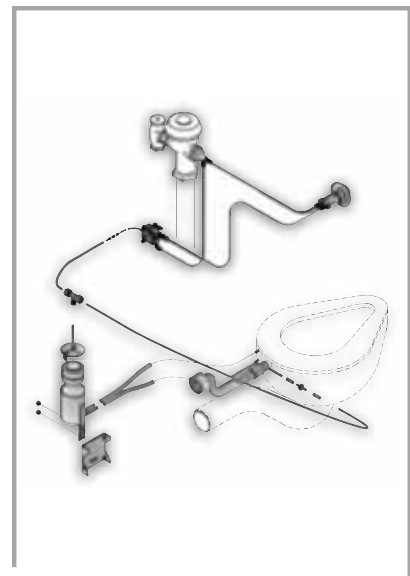

T4A

- Toilet Overflow Preventer
- Auto-Reset