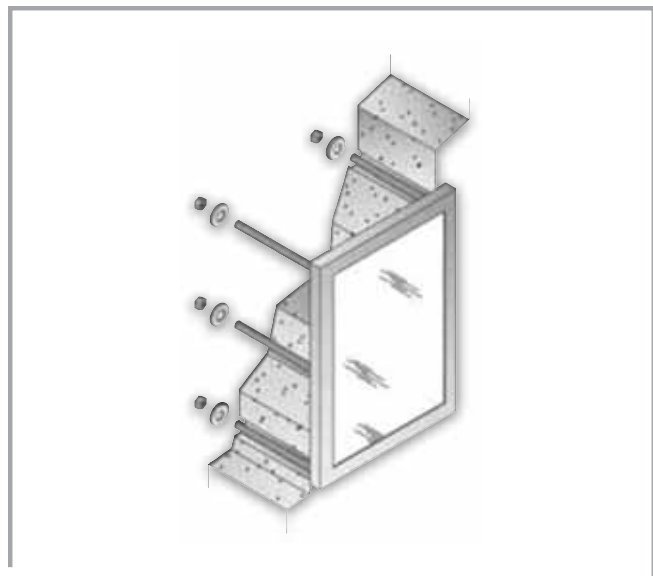

RS-1 SERIES

- Recessed Shelf
- Rear Mounted

RS-2 SERIES

- Recessed Shelf
- Front Mounted

RSD-1 SERIES

- Recessed Soap Dish
- Rear Mounted

RSD-2 SERIES

- Recessed Soap Dish
- Front Mounted

MR-1 SERIES

- 12" x 10.5"
- One-Piece Security Mirror
- Front Mounted

MR-2 SERIES

- 16.5" x 12.5"
- One-Piece Security Mirror
- Front Mounted

FMR-1

- 12" x 18"
- Framed Security Mirror
- Rear Mounted

GB SERIES