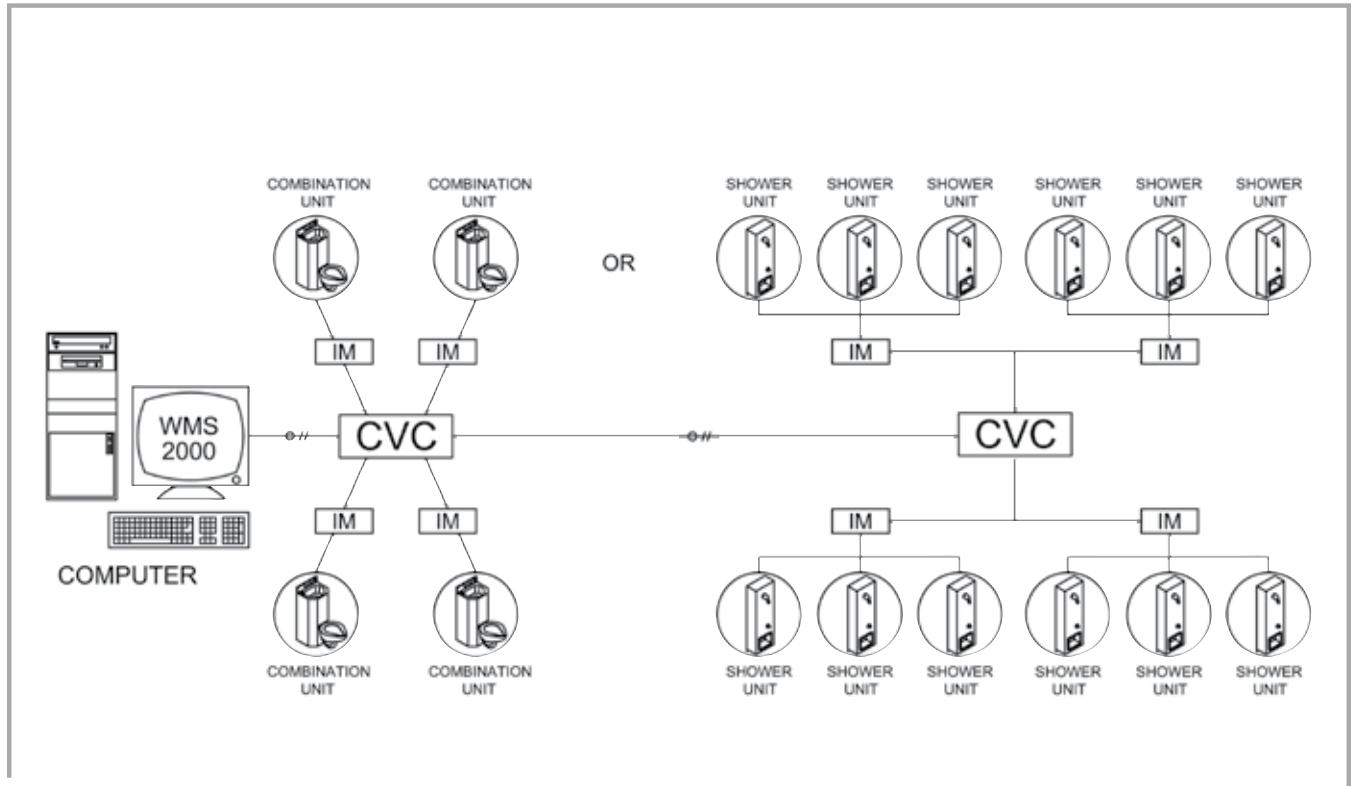

Willoughby electronic systems function on 24V systems. WITS and WMS2000 are provided with stainless steel enclosures and a Lexan window for easy viewing of status and diagnostic LED lights. Call a Willoughby sales representative today at 1-800-428-4065.

WMS-2000 For Maximum Control and Conservation

WMS-2000 (Water Management System)

- Great for centralized control (through a computer) of individual cell toilet and sink water usage or showers.
- Computer software functions in Windows XP or Windows NT environment.
- One PC computer can serve as operator interface serving up to eight individual trunks of up to (32) networked Cell Valve Controllers (CVC).
- Each CVC shall be capable of controlling up to (4) lavatory/toilet combination units (1 hot valve, 1 cold valve and 1 flush valve for each of the units), or four individual lavatories and toilets.
- Each CVC shall be capable of controlling up to (12) individual tempered water shower valves.
- Toilet overflow protection is available with the WMS-2000 system.
- Diagnostic lights are provided in the CVC and are easily viewed through a clear Lexan cover.
- Piezoelectric actuators require less than 5 lbs. of force to activate for handicap use.
- Optional touch-screen monitor is available.
- In the event of a loss of network communications or a loss of power, system timing parameters shall be retained in memory of each CVC to allow fixtures to operate in the same way they were operating prior to the loss of power or the loss of network communications.
- Valve run times for each lavatory valve adjustable 1 second to 60 seconds, for each flush valve 1 second to 10 seconds and for each shower valve, 1 second to 9 minutes and 59 seconds.