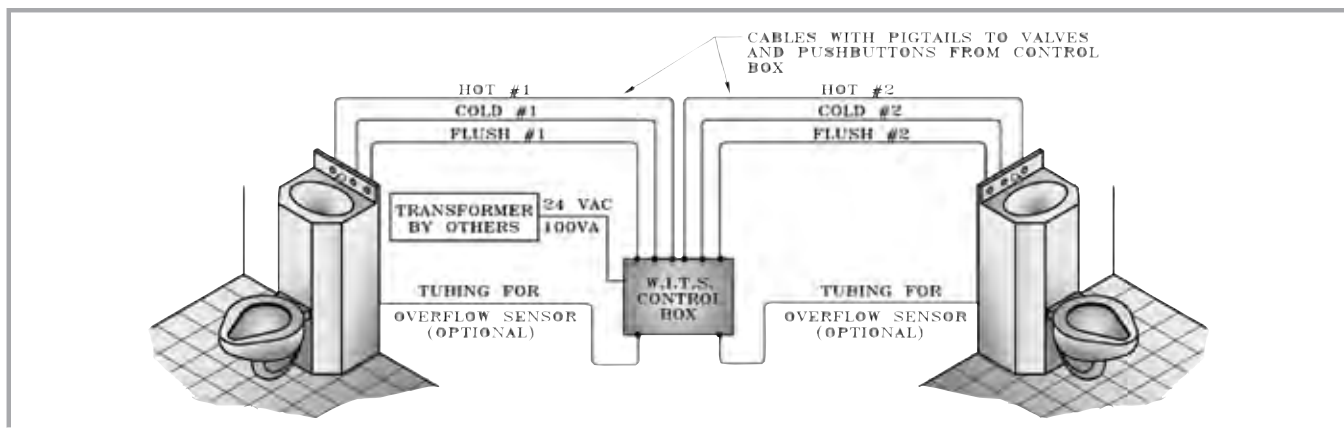

WITS (*Willoughby Individual Timing System*)

- Great for electronic control of (2) tempered water valves, (2) cold water lavatory valves and (2) flush valves or (6) tempered water shower valves
- Timing is adjustable from 2 seconds to 100 seconds.
- Metering cycle can be interrupted by second press of pushbutton
- Based on solid stainless steel enclosure with Lexan front timing box can be installed as is in plumbing pipe chase
- Vandal resistant stainless steel pushbutton is waterproof and requires less than 5 pounds of force to activate
- Runs on 24 VAC low voltage power
- Timing box can be installed up to 50 feet from valves and up to 200 feet from pushbuttons
- Toilet overflow protection is available when used with toilets manufactured with overflow prevention option
- The system shall include an adjustable (0 to 10 minutes) re-initiate delay for toilet operation.

PNEUTRONIC TIMER (*All purpose valve controller*)

- Great for economical, precise valve run time for one electronic solenoid valve, for lavatory valve, flush valve or shower valve
- Timing is adjustable from 1 second to 255 seconds in 1 second increments
- Metering cycle can be interrupted by second press of pushbutton
- Based on potted design, timer can be installed as is in plumbing pipe chase
- Vandal resistant stainless steel pushbutton is waterproof and requires less than 5 pounds of force to activate
- Runs on 24 VAC low voltage power
- Timer can be installed up to 50 feet from valve and up to 200 feet from pushbutton