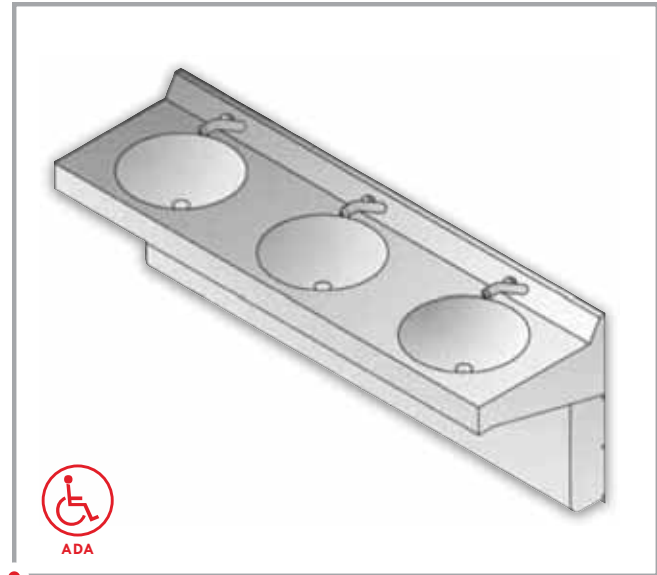

12

ES-1015-HC SERIES

• ADA

- 18" Wide
- Exposed Trap & Supplies
- Front Mounted

CWLD SERIES

- Lavatory Deck
- Front Mounted
- ADA

CWMS SERIES

- Mop Sink