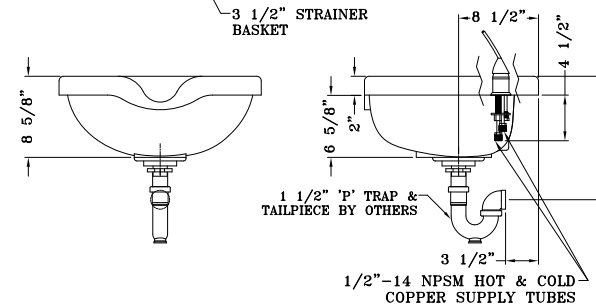

Model WSB-1911, Wall Mounted

- 18" W x 9-1/8" D x 19-1/2" front to back
- Stainless Steel 3-1/2" basket strainer & drain
- Wall mounting bracket (*less wall mounting hardware*)

AVAILABLE OPTIONS

- Single handle multi-temperature faucet with removable hand-held sprayer
- Single right hole (1-3/4" Diameter)
- Single left hole (1-3/4" Diameter)
- Vacuum breaker
- No faucet

Model WSB-2111, Wall Mounted

- 21-3/4" W x 8-5/8" D x 17-1/2" front to back
- Stainless steel 3-1/2" basket strainer & drain
- Wall mounting bracket (*less wall mounting hardware*)

AVAILABLE OPTIONS

- Single handle multi-temperature faucet with removable hand-held sprayer
- Single right hole (1-3/4" Diameter)
- Single left hole (1-3/4" Diameter)
- Vacuum breaker
- No faucet