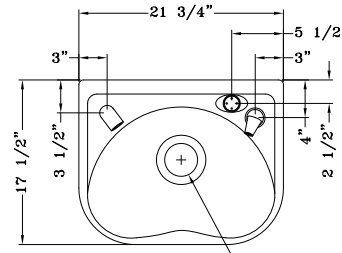

Model WSB-1911, Wall Mounted

- 18" W x 9-1/8" D x 19-1/2" front to back
- Stainless Steel 3-1/2" basket strainer & drain
- Wall mounting bracket (*less wall mounting hardware*)

AVAILABLE OPTIONS

- Single handle multi-temperature faucet with removable hand-held sprayer
- Single right hole (1-3/4" Diameter)
- Single left hole (1-3/4" Diameter)
- Vacuum breaker
- No faucet