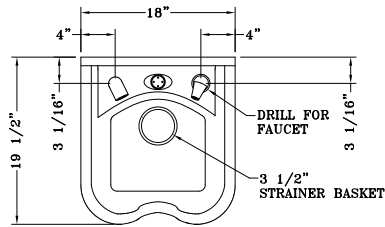

Model WSB-1911, Wall Mounted

- 18" W x 9-1/8" D x 19-1/2" front to back
- Stainless Steel 3-1/2" basket strainer & drain
- Wall mounting bracket (*less wall mounting hardware*)

AVAILABLE OPTIONS

- Single handle multi-temperature faucet with removable hand-held sprayer
- Single right hole (1-3/4" Diameter)
- Single left hole (1-3/4" Diameter)
- Vacuum breaker
- No faucet

Model WSB-2111, Wall Mounted

- 21-3/4" W x 8-5/8" D x 17-1/2" front to back
- Stainless steel 3-1/2" basket strainer & drain
- Wall mounting bracket (*less wall mounting hardware*)

AVAILABLE OPTIONS

- Single handle multi-temperature faucet with removable hand-held sprayer
- Single right hole (1-3/4" Diameter)
- Single left hole (1-3/4" Diameter)
- Vacuum breaker
- No faucet