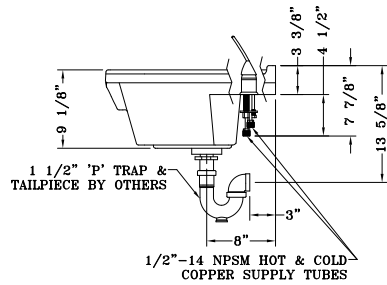

Model WSB-1911, Wall Mounted

- 18" W x 9-1/8" D x 19-1/2" front to back
- Stainless Steel 3-1/2" basket strainer & drain
- Wall mounting bracket (*less wall mounting hardware*)

AVAILABLE OPTIONS

- Single handle multi-temperature faucet with removable hand-held sprayer
- Single right hole (1-3/4" Diameter)
- Single left hole (1-3/4" Diameter)
- Vacuum breaker
- No faucet