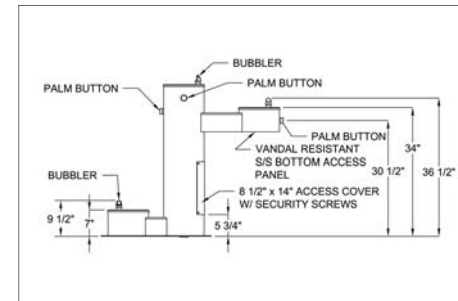

WODF-3 ADA-PET
THREE BOWL FOUNTAIN