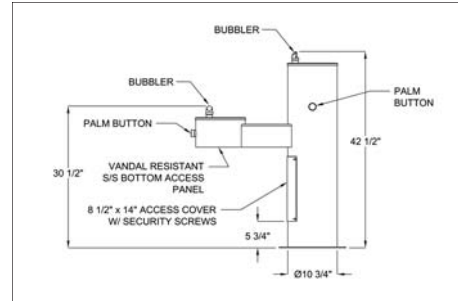

WODF-2 CHILD
TWO BOWL FOUNTAIN