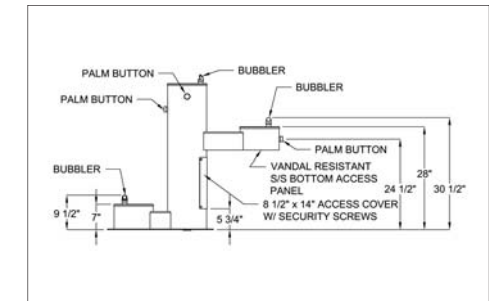

WODF-3 CHILD-PET
THREE BOWL FOUNTAIN