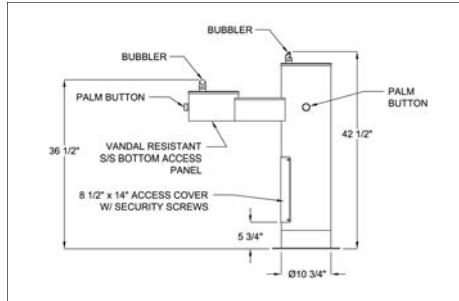

WODF-2 ADA
TWO BOWL FOUNTAIN