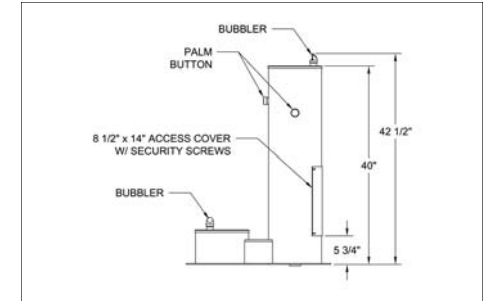

### AVAILABLE COLORS

Stainless steel can be powder coated for additional protection. Custom colors available for a fee.

**WODF-2 ADA**  
TWO BOWL FOUNTAIN

**WODF-2 CHILD**  
TWO BOWL FOUNTAIN

**WODF-2 PET**  
TWO BOWL FOUNTAIN