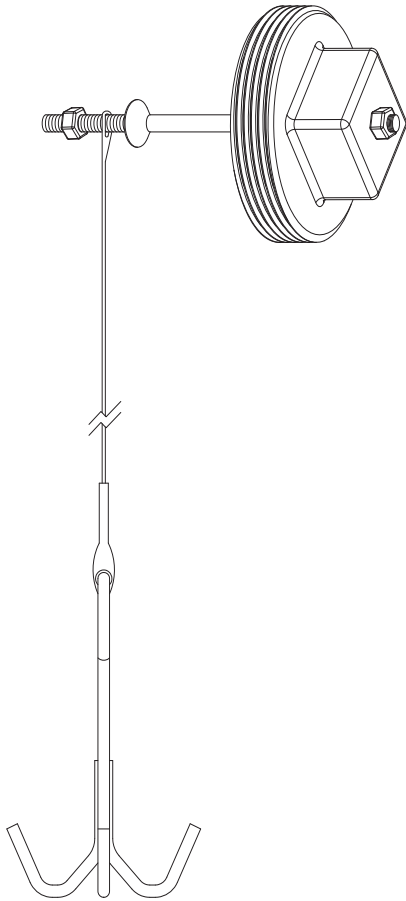

COH Series Clean-out Hook

✓	PLUG TYPE	MODEL NUMBER
	4" PVC	COH4
	4" BRASS	COHB4

Clean-out hook shall be:
Willoughby Model No. **COH** _____

This option requires the use of a vertically mounted clean-out tee (SOLD SEPARATELY). The PVC or brass plug has a permanent stainless steel pin with stainless steel cable and stainless steel 3-pronged hook which extends downward to catch large objects passing through the waste piping.