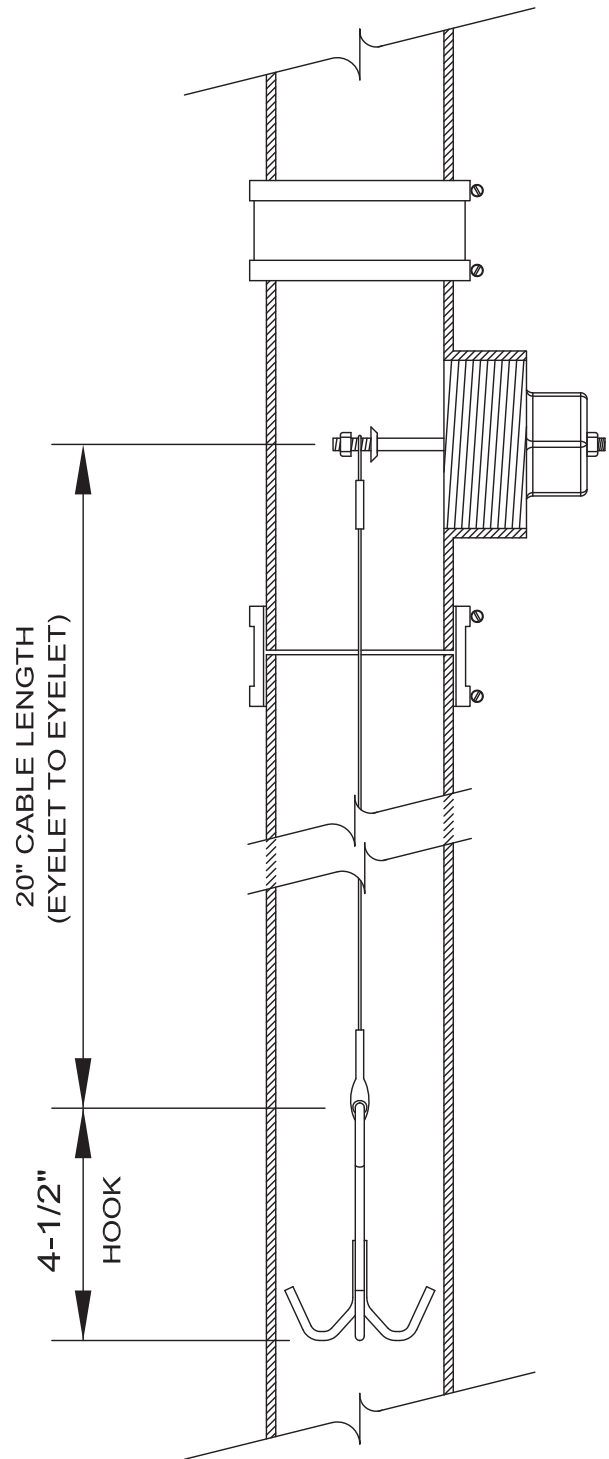

COH Series Clean-out Hook

✓	PLUG TYPE	MODEL NUMBER
	4" PVC	COH4
	4" BRASS	COHB4

Clean-out hook shall be:
Willoughby Model No. **COH** _____

This option requires the use of a vertically mounted clean-out tee (SOLD SEPARATELY). The PVC or brass plug has a permanent stainless steel pin with stainless steel cable and stainless steel 3-pronged hook which extends downward to catch large objects passing through the waste piping.