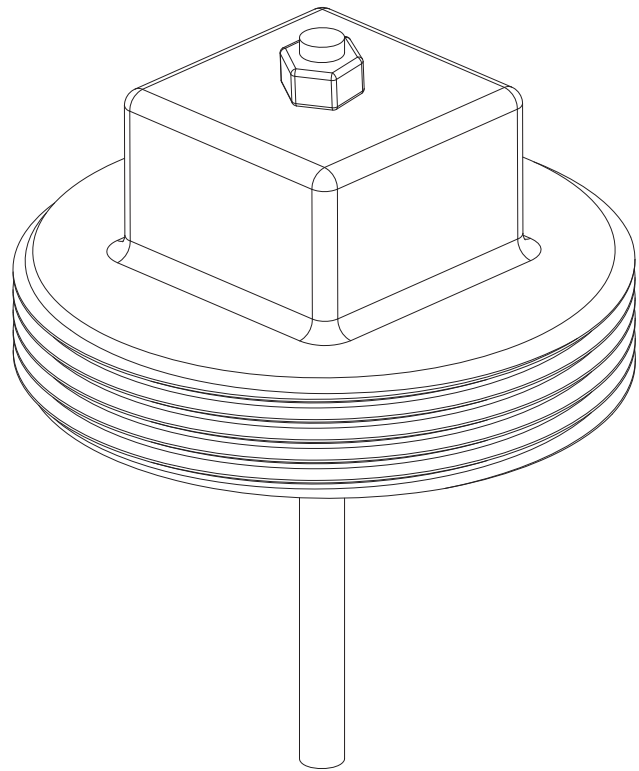

PC Series Pinned Clean-out Plug

✓	PLUG TYPE	MODEL NUMBER
	3" PVC	PC3
	3" BRASS	PCB3
	4" PVC	PC4
	4" BRASS	PCB4

Pinned clean-out plug shall be:
Willoughby Model No. **PC**_____

This option requires the use of a clean-out tee (SOLD SEPARATELY). The PVC or brass plug has a permanent stainless steel pin which extends downward to catch large objects passing through the waste piping.