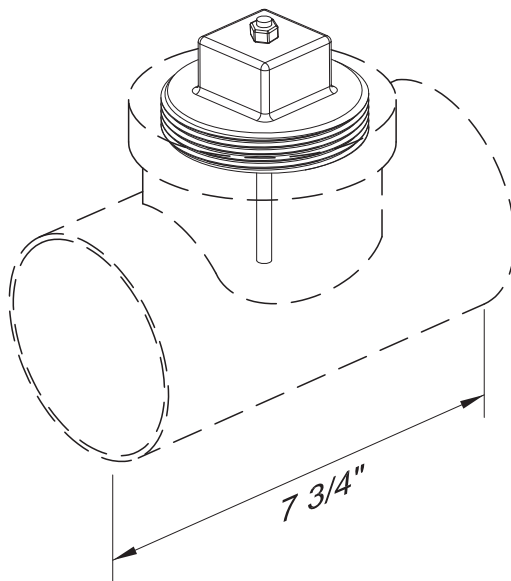

Pinned clean-out plug shall be:
Willoughby Model No. **PC**_____

This option requires the use of a clean-out tee (SOLD SEPARATELY). The PVC or brass plug has a permanent stainless steel pin which extends downward to catch large objects passing through the waste piping.

PC3