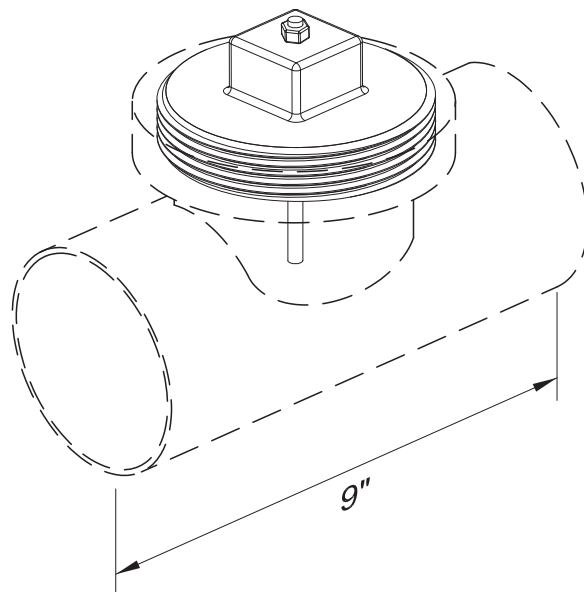

PC Series Pinned Clean-out Plug

✓	PLUG TYPE	MODEL NUMBER
	3" PVC	PC3
	3" BRASS	PCB3
	4" PVC	PC4
	4" BRASS	PCB4

Pinned clean-out plug shall be:
Willoughby Model No. **PC**_____

This option requires the use of a clean-out tee (SOLD SEPARATELY). The PVC or brass plug has a permanent stainless steel pin which extends downward to catch large objects passing through the waste piping.

PC4

visit our website at www.willoughby-ind.com
5105 West 78th Street • Indianapolis, IN. 46268
(317) 875-0830 • Fax: (317) 875-0837 • (800) 428-4065

MADE IN THE U.S.A.