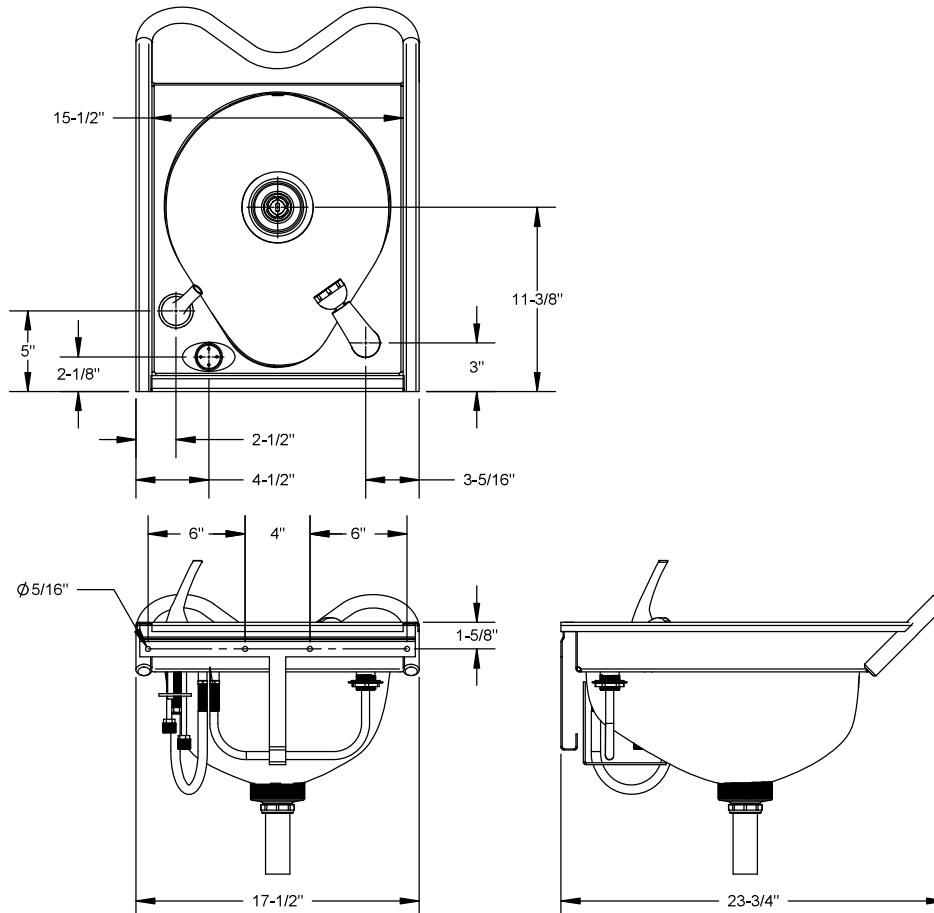

SB-1823 Stainless Steel Shampoo Bowl

Recommended Specifications

Stainless Steel Shampoo Bowl shall be:
Willoughby Model No. **SB-1823**

The shampoo bowl shall accommodate one user at a time and have a contoured neck rest.

Standard shampoo bowl shall be fabricated from 14 GA, Type 304 stainless steel, and includes:

- Stainless steel 3-1/2" basket strainer with drain
- Wall mounting bracket (less wall mounting hardware)

An optional single handle multi-temperature faucet with removable hand-held sprayer and vacuum breaker is available (shown, P/N: WSB-KIT).

(Unit may be shown with optional features)

VERIFY ALL DIMENSIONS WITH FACTORY PRIOR TO ROUGH-IN
 WILLOUGHBY RESERVES THE RIGHT TO MAKE CHANGES IN DESIGN AND DIMENSIONS WITHOUT FORMAL NOTICE AND WITHOUT INCURRING OBLIGATION.