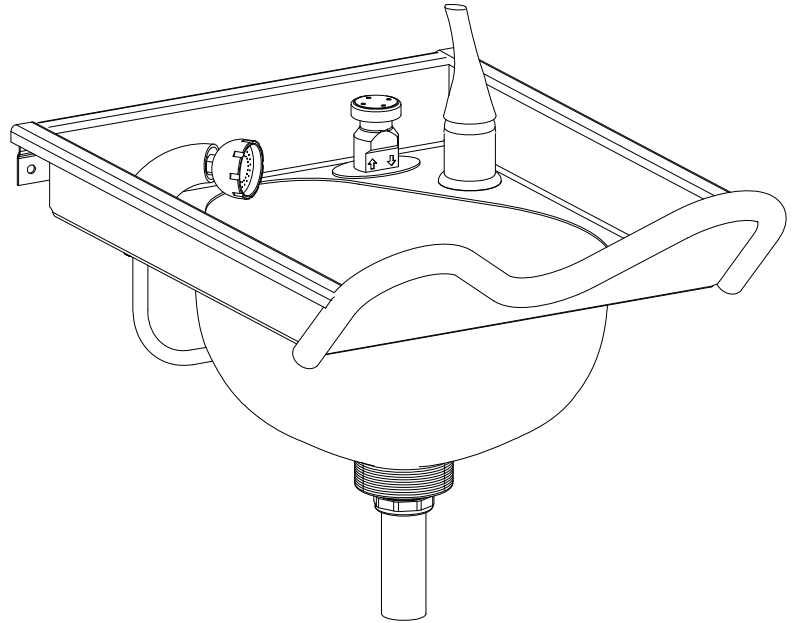

SB-1823 Stainless Steel Shampoo Bowl

Recommended Specifications

Stainless Steel Shampoo Bowl shall be:
Willoughby Model No. **SB-1823**

The shampoo bowl shall accommodate one user at a time and have a contoured neck rest.

Standard shampoo bowl shall be fabricated from 14 GA, Type 304 stainless steel, and includes:

- Stainless steel 3-1/2" basket strainer with drain
- Wall mounting bracket (less wall mounting hardware)

An optional single handle multi-temperature faucet with removable hand-held sprayer and vacuum breaker is available (shown, P/N: WSB-KIT).