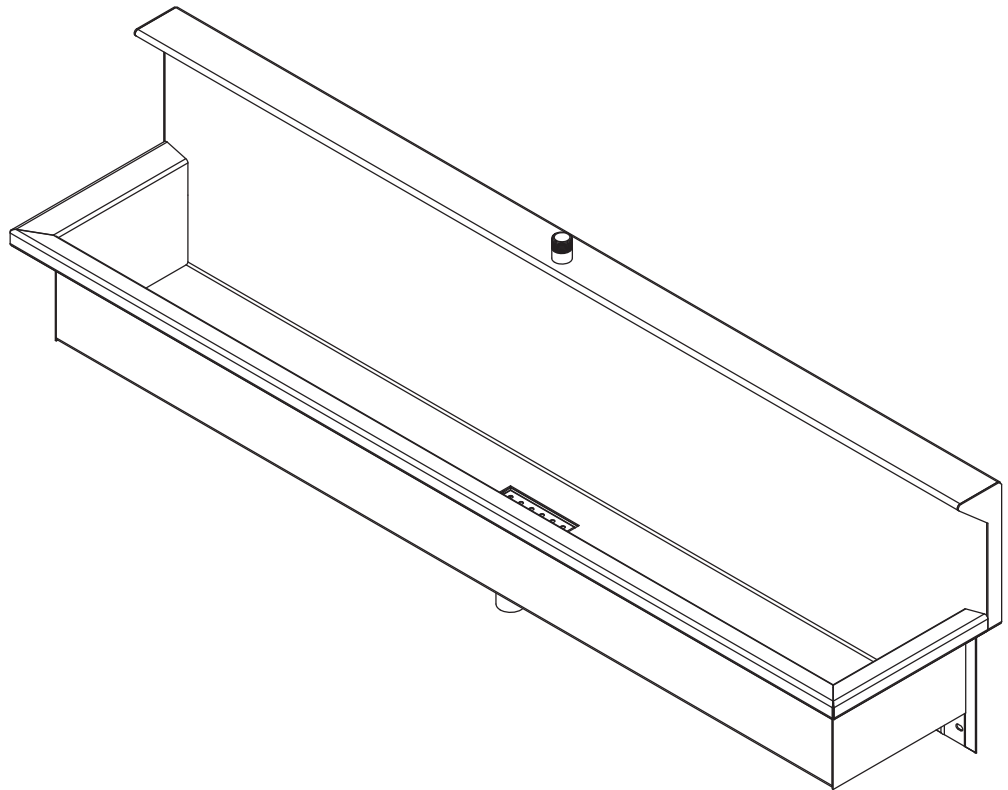

UW-1800-FA Series Multi-Person Front Mounted Washout Trough Urinal

(Unit may be shown with optional features)

To specify fixture and accessories, use the Model Number and Options page.

Example: To specify a Multi-Person, Front Mounted, Washout Trough Urinal, 60" length with Top Spud

Use the following Willoughby Model Number:

UW-1860-FA-TS

Recommended Specifications

Multi-Person, Front Mounted, Washout Trough Urinal shall be:
Willoughby Model No. **UW-18__-FA**
(Select from model number and options list on next page)

Fixture is fabricated from 14 gauge, Type 304 stainless steel.
The construction shall be all-welded with exposed stainless
surfaces polished to a #4 satin finish.

Standard equipment shall include:

- Beehive strainer with tailpiece
- Full length back wall flushing chamber with
Ø1/4" holes, spaced 1" apart