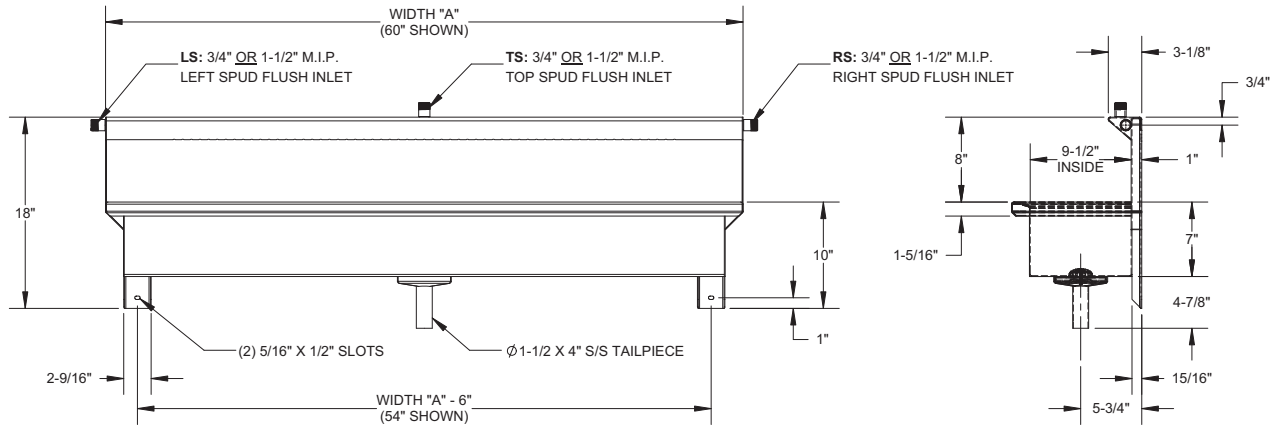

2.) Inlet Location:

- TS Top Spud
- LS Left Spud
- RS Right Spud

3.) Options:

- TE Trap Enclosure
- Other _____
- Other _____

Approved For Manufacturing By: _____ Date: _____ Company: _____
 Wall Thickness: _____ Wall Type: _____

VERIFY ALL DIMENSIONS WITH FACTORY PRIOR TO ROUGH-IN
 WILLOUGHBY RESERVES THE RIGHT TO MAKE CHANGES IN DESIGN AND DIMENSIONS WITHOUT FORMAL NOTICE AND WITHOUT INCURRING OBLIGATION.

MODEL #	WIDTH "A"	INLET SIZE
UW-1836-FA	36"	3/4" M.I.P.
UW-1848-FA	48"	3/4" M.I.P.
UW-1860-FA	60"	3/4" M.I.P.
UW-1872-FA	72"	1-1/2" M.I.P.
UW-1896-FA	96"	1-1/2" M.I.P.