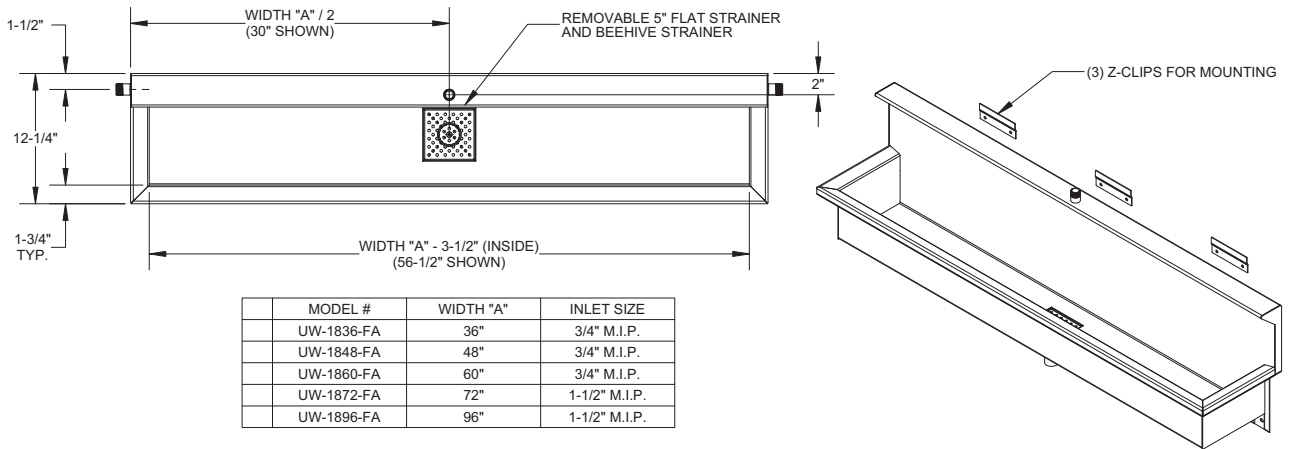

2.) Inlet Location:

- TS Top Spud
- LS Left Spud
- RS Right Spud

3.) Options:

- TE Trap Enclosure
- Other _____
- Other _____

Approved For Manufacturing By: _____ Date: _____ Company: _____
 Wall Thickness: _____ Wall Type: _____

VERIFY ALL DIMENSIONS WITH FACTORY PRIOR TO ROUGH-IN
 WILLOUGHBY RESERVES THE RIGHT TO MAKE CHANGES IN DESIGN AND DIMENSIONS WITHOUT FORMAL NOTICE AND WITHOUT INCURRING OBLIGATION.

MODEL #	WIDTH "A"	INLET SIZE
UW-1836-FA	36"	3/4" M.I.P.
UW-1848-FA	48"	3/4" M.I.P.
UW-1860-FA	60"	3/4" M.I.P.
UW-1872-FA	72"	1-1/2" M.I.P.
UW-1896-FA	96"	1-1/2" M.I.P.