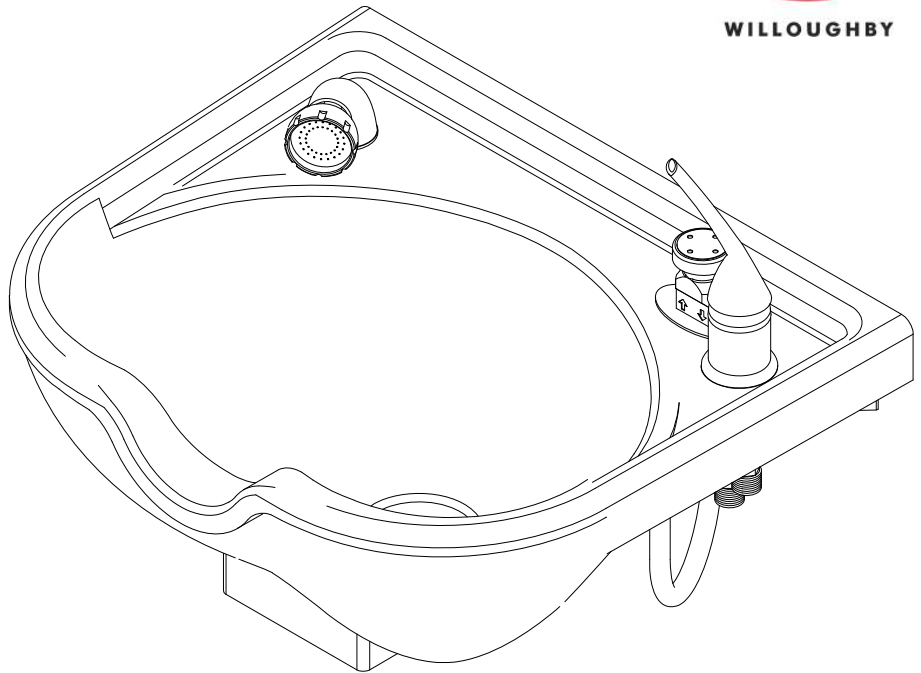

## WSB-2111 Aquasurf® Solid Surface Shampoo Bowl 22" Wide

(SOME OPTIONS MAY BE SHOWN)

To specify fixture and accessories, use the Model Number and Options page.

Example: To specify an Aquasurf Solid Surface Shampoo Bowl (22" Wide) with single faucet, vacuum breaker, and hand sprayer in Red Coral

### Recommended Specifications

Aquasurf® Solid Surface Shampoo Bowl (22" Wide) shall be:  
Willoughby Model No. **WSB-2111**  
(Select from model number and options list on next page)

The 22" Wide Aquasurf® shampoo bowl shall accommodate one user at a time and have a contoured neck rest.

Standard WSB-2111 shampoo bowl shall be fabricated from Aquasurf® Solid Surface material, and includes:

- Stainless steel 3-1/2" basket strainer with drain
- Wall mounting bracket (less wall mounting hardware)

An optional single handle multi-temperature faucet with removable hand-held sprayer and vacuum breaker is available.

Aquasurf® WSB-2111 shall be constructed of molded cast polymer densified solid surface material composed of polyester/ acrylic resin. UV stabilizer, aluminum trihydrate, mineral fillers and proprietary colorant. The Aquasurf® solid surface material is resistant to stains, impact and burns.