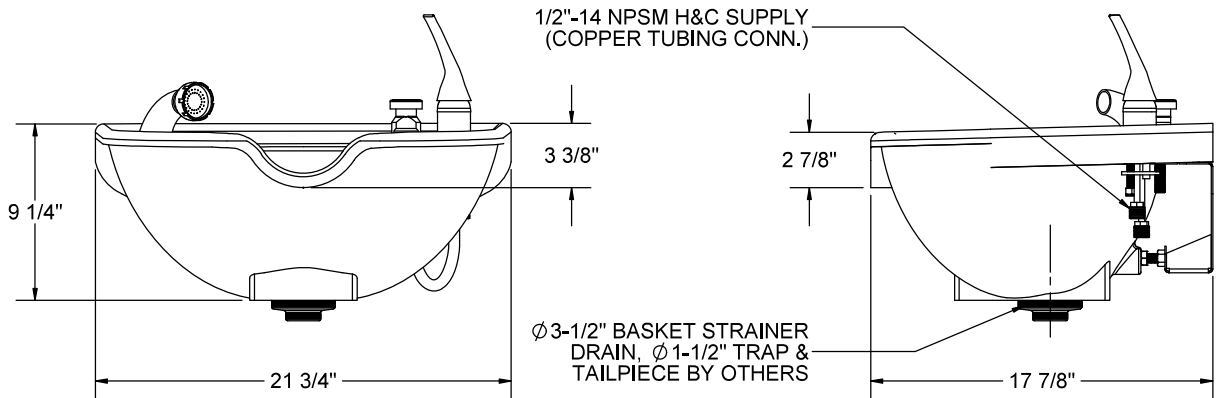

visit our website at www.willoughby-ind.com
5105 West 78th Street • Indianapolis, IN. 46268
(317) 875-0830 • Fax: (317) 875-0837 • (800) 428-4065

MADE IN THE U.S.A.