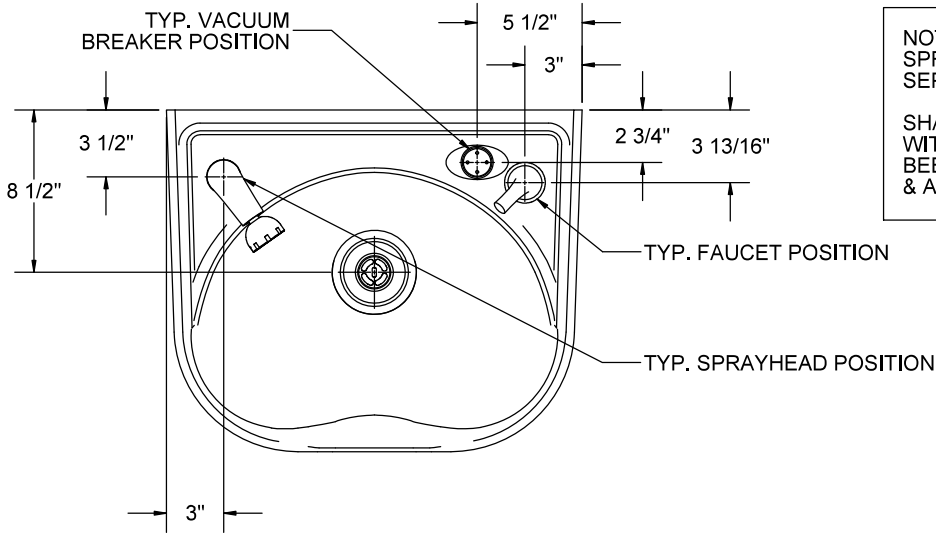

MODEL NUMBER AND OPTIONS:

1.) Base Model Number:

☐ WSB-2111 Aquasurf® Solid Surface Shampoo Bowl (22" Wide)

2.) Hole Selection:

- ☐ NF No Faucet Included (Drilled By Others)
- ☐ SHF Single Handle Faucet with Vacuum Breaker and Hand Held Sprayer

3.) Solid Surface Colors:

- ☐ BN Bone
- ☐ GW Glacier White
- ☐ GG Gray Granite
- ☐ SS Sandstone
- ☐ WG White Granite
- ☐ BG Black Granite
- ☐ NB Nocturnal Blue
- ☐ RC Red Coral
- ☐ SG Sea Green

4.) Options:

- ☐ Other _____
- ☐ Other _____

Approved For Manufacturing By: _____ Date: _____ Company: _____
Wall Thickness: _____ Wall Type: _____

VERIFY ALL DIMENSIONS WITH FACTORY PRIOR TO ROUGH-IN
WILLOUGHBY RESERVES THE RIGHT TO MAKE CHANGES IN DESIGN AND DIMENSIONS WITHOUT FORMAL NOTICE AND WITHOUT INCURRING OBLIGATION.

NOTE: FAUCET, VACUUM BREAKER, SPRAYHEAD, & ACCESSORIES SOLD SEPARATE, SEE P/N: WSB-KIT

SHAMPOO BOWLS ORDERED (NF) WITHOUT FAUCETS, WILL NEED TO BEE FIELD-DRILLED FOR FAUCETS & ACCESSORIES (BY OTHERS)