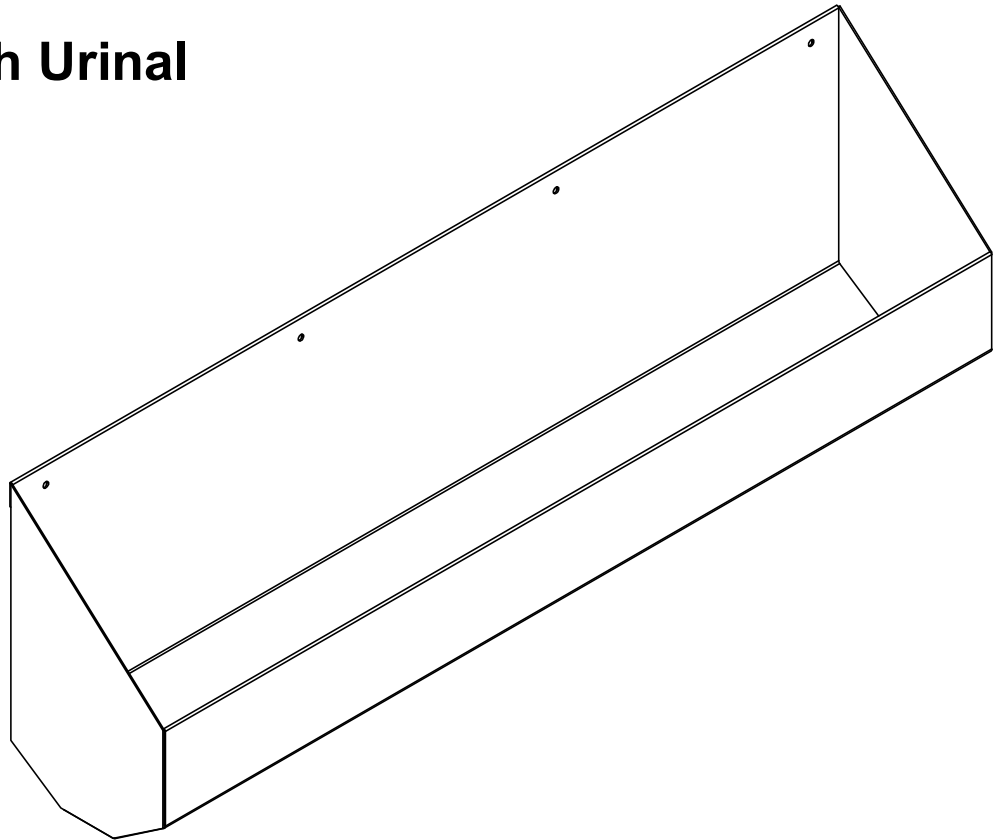

WWU-1500 Series Multi-Person Waterless Trough Urinal

(Unit may be shown with optional features)

To specify fixture and accessories, use the Model Number and Options page.

Example: To specify a 36" Multi-Person Waterless Trough Urinal