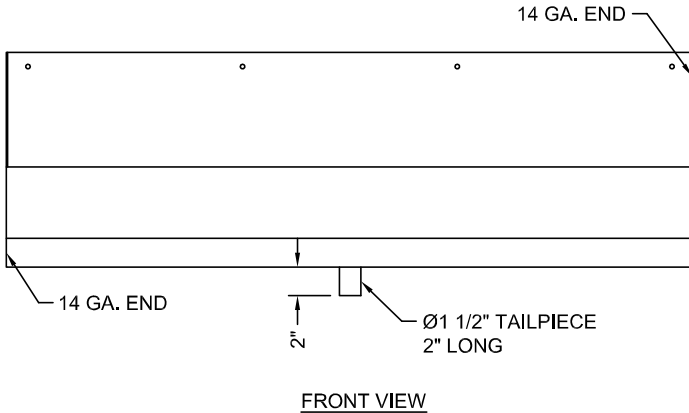

MODEL NUMBER AND OPTIONS:

1.) Base Model Number:

- ☐ WWU-1536   36" Multi-Person, Waterless Trough Urinal
- ☐ WWU-1548   48" Multi-Person, Waterless "
- ☐ WWU-1560   60" Multi-Person, Waterless "
- ☐ WWU-1572   72" Multi-Person, Waterless "
- ☐ WWU-1596   96" Multi-Person, Waterless "

2.) Options:

- ☐ BKSPL36   36" x 36" 14 GA. Stainless Steel Backsplash
- ☐ BKSPL48   36" x 48" 14 GA. "
- ☐ BKSPL60   36" x 60" 14 GA. "
- ☐ BKSPL72   36" x 72" 14 GA. "
- ☐ BKSPL96   36" x 96" 14 GA. "
- ☐ Other _____
- ☐ Other _____

Approved For Manufacturing By: _____ Date: _____ Company: _____
Wall Thickness: _____ Wall Type: _____

VERIFY ALL DIMENSIONS WITH FACTORY PRIOR TO ROUGH-IN
WILLOUGHBY RESERVES THE RIGHT TO MAKE CHANGES IN DESIGN AND DIMENSIONS WITHOUT FORMAL NOTICE AND WITHOUT INCURRING OBLIGATION.

visit our website at www.willoughby-ind.com
5105 West 78th Street • Indianapolis, IN. 46268
(317) 875-0830 • Fax: (317) 875-0837 • (800) 428-4065

MADE IN THE U.S.A.