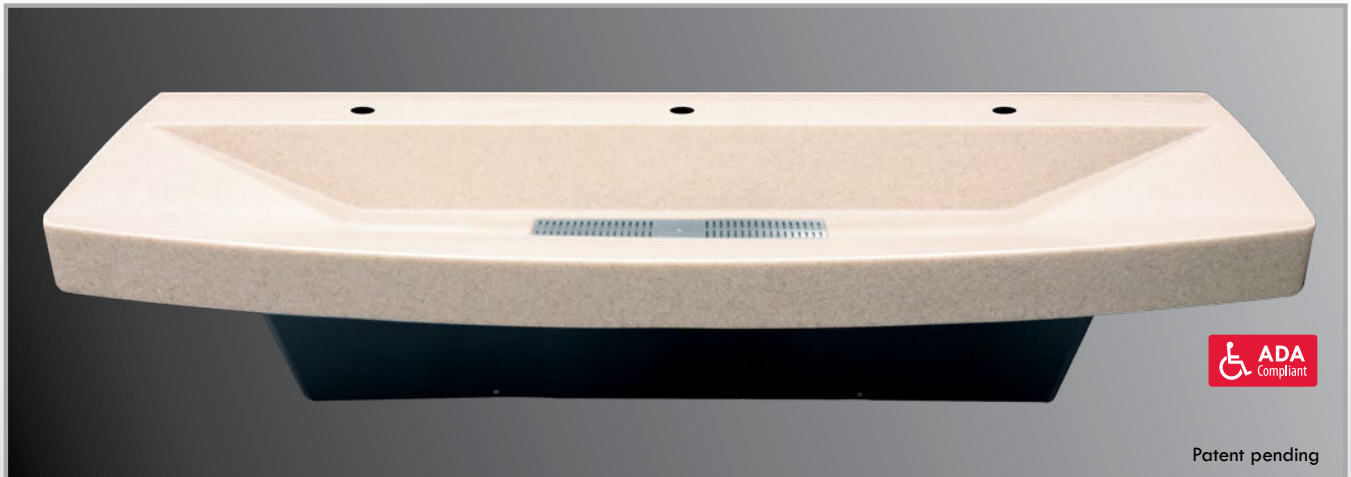

Each system is cast from AquaSurf®, a special blend of polyester and acrylic resins. The deck and backsplash are cast as one unit, eliminating unsightly seams and joints.

Stainless Accents

Drain grates and bottom enclosure fabricated from heavy-gauge stainless steel.

Extremely Flexible

With the ability to accommodate almost any deck faucet, Envy is the perfect solution for any public restroom or university dormitory.

WILLOUGHBY

COUNT ON US.

800.428.4065 | www.willoughby-ind.com

Envy Lavatory Systems

2-STATION

WELS-2260: 22.5" x 60"

3-STATION

WELS-2290: 22.5" x 90"

ENVY OPTIONS INCLUDE:

- Nine color options:

- Multiple faucet hole drillings