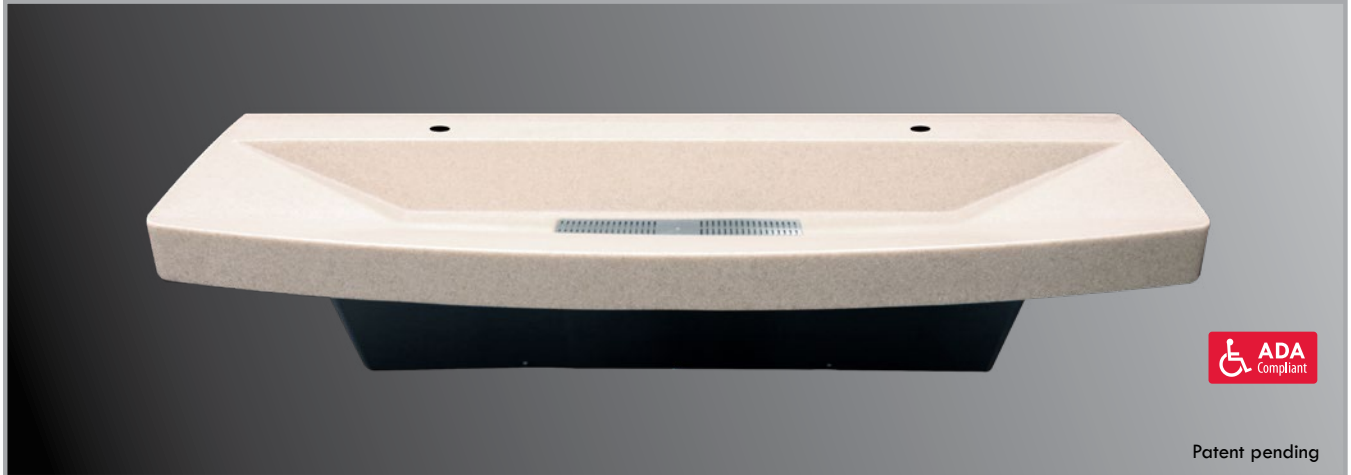

Each system is cast from AquaSurf®, a special blend of polyester and acrylic resins. The deck and backsplash are cast as one unit, eliminating unsightly seams and joints.

Stainless Accents

Drain grates and bottom enclosure fabricated from heavy-gauge stainless steel.

Extremely Flexible

With the ability to accommodate almost any deck faucet, Envy is the perfect solution for any public restroom or university dormitory.

WILLOUGHBY

COUNT ON US.

800.428.4065 | www.willoughby-ind.com

Envy Lavatory Systems

2-STATION

WELS-2260: 22.5" x 60"

3-STATION

WELS-2290: 22.5" x 90"

ENVY OPTIONS INCLUDE:

- Nine color options:

- Multiple faucet hole drillings