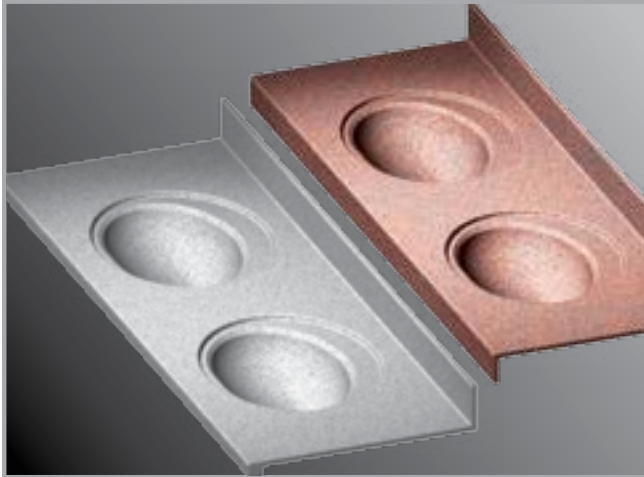

BUILT TO LAST, IN AMERICA

AquaDeck Lavatory Deck Systems

Elegant and durable, AquaDeck lavatories provide a stylish option for multi-user applications

Solid Cast Resin

Each system is cast from AquaSurf, a special blend of polyester and acrylic resins. The deck and backsplash are cast as one unit, eliminating unsightly seams and joints.

Built to Last

Willoughby's AquaSurf solid surface material is non-porous, resistant to stains, burns, and impacts, and is easy to clean. It's also available in nine different colors to fit every decor.

Extremely Flexible

With the ability to accommodate almost any deck faucet, AquaDeck is the perfect solution for any public restroom or university dormitory.

WILLOUGHBY

COUNT ON US.

800.428.4065 | www.willoughby-ind.com

AquaDeck Lavatory Deck Systems

2230 SERIES

- WAD-2230-1: 30"x22"
- WAD-2230-2: 60"x22"
- WAD-2230-3: 90"x22"
- WAD-2230-4: 120"x22"

2235 SERIES

- WAD-2235-1: 30"x22"
- WAD-2235-2: 60"x22"
- WAD-2235-3: 90"x22"
- WAD-2235-4: 120"x22"