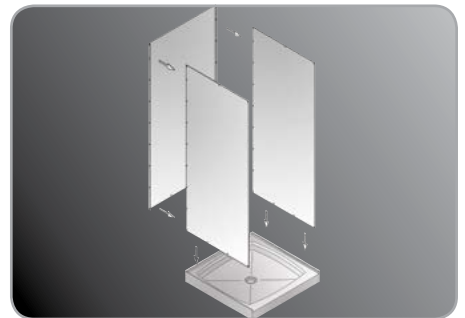

AS-S3636ADA SHOWER PAN ▲
WITH REAR INTEGRAL TRENCH DRAIN

Textured anti-slip surface

Each shower base is cast from colored cast polymer densified material with a textured surface to minimize slippage.

Stainless steel trench cover

Available ADA roll-in shower receptor with integral trench is crafted from heavy gauge type 304 stainless steel.

Solid surface wall kit

Wall panel kit is comprised of the same non-porous solid surface material as the shower base for easy sanitary maintenance.