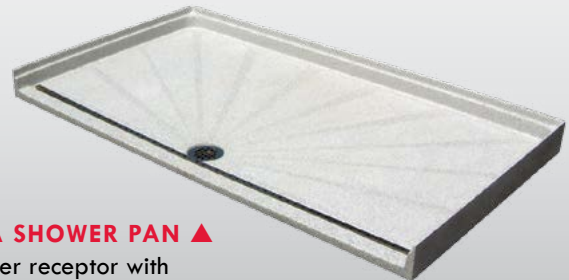

AS-S3462FA SHOWER PAN ▲

- Roll-in shower receptor with front integral trench drain
- ADA compliant
- Stainless steel trench cover
- Anti-slip surface